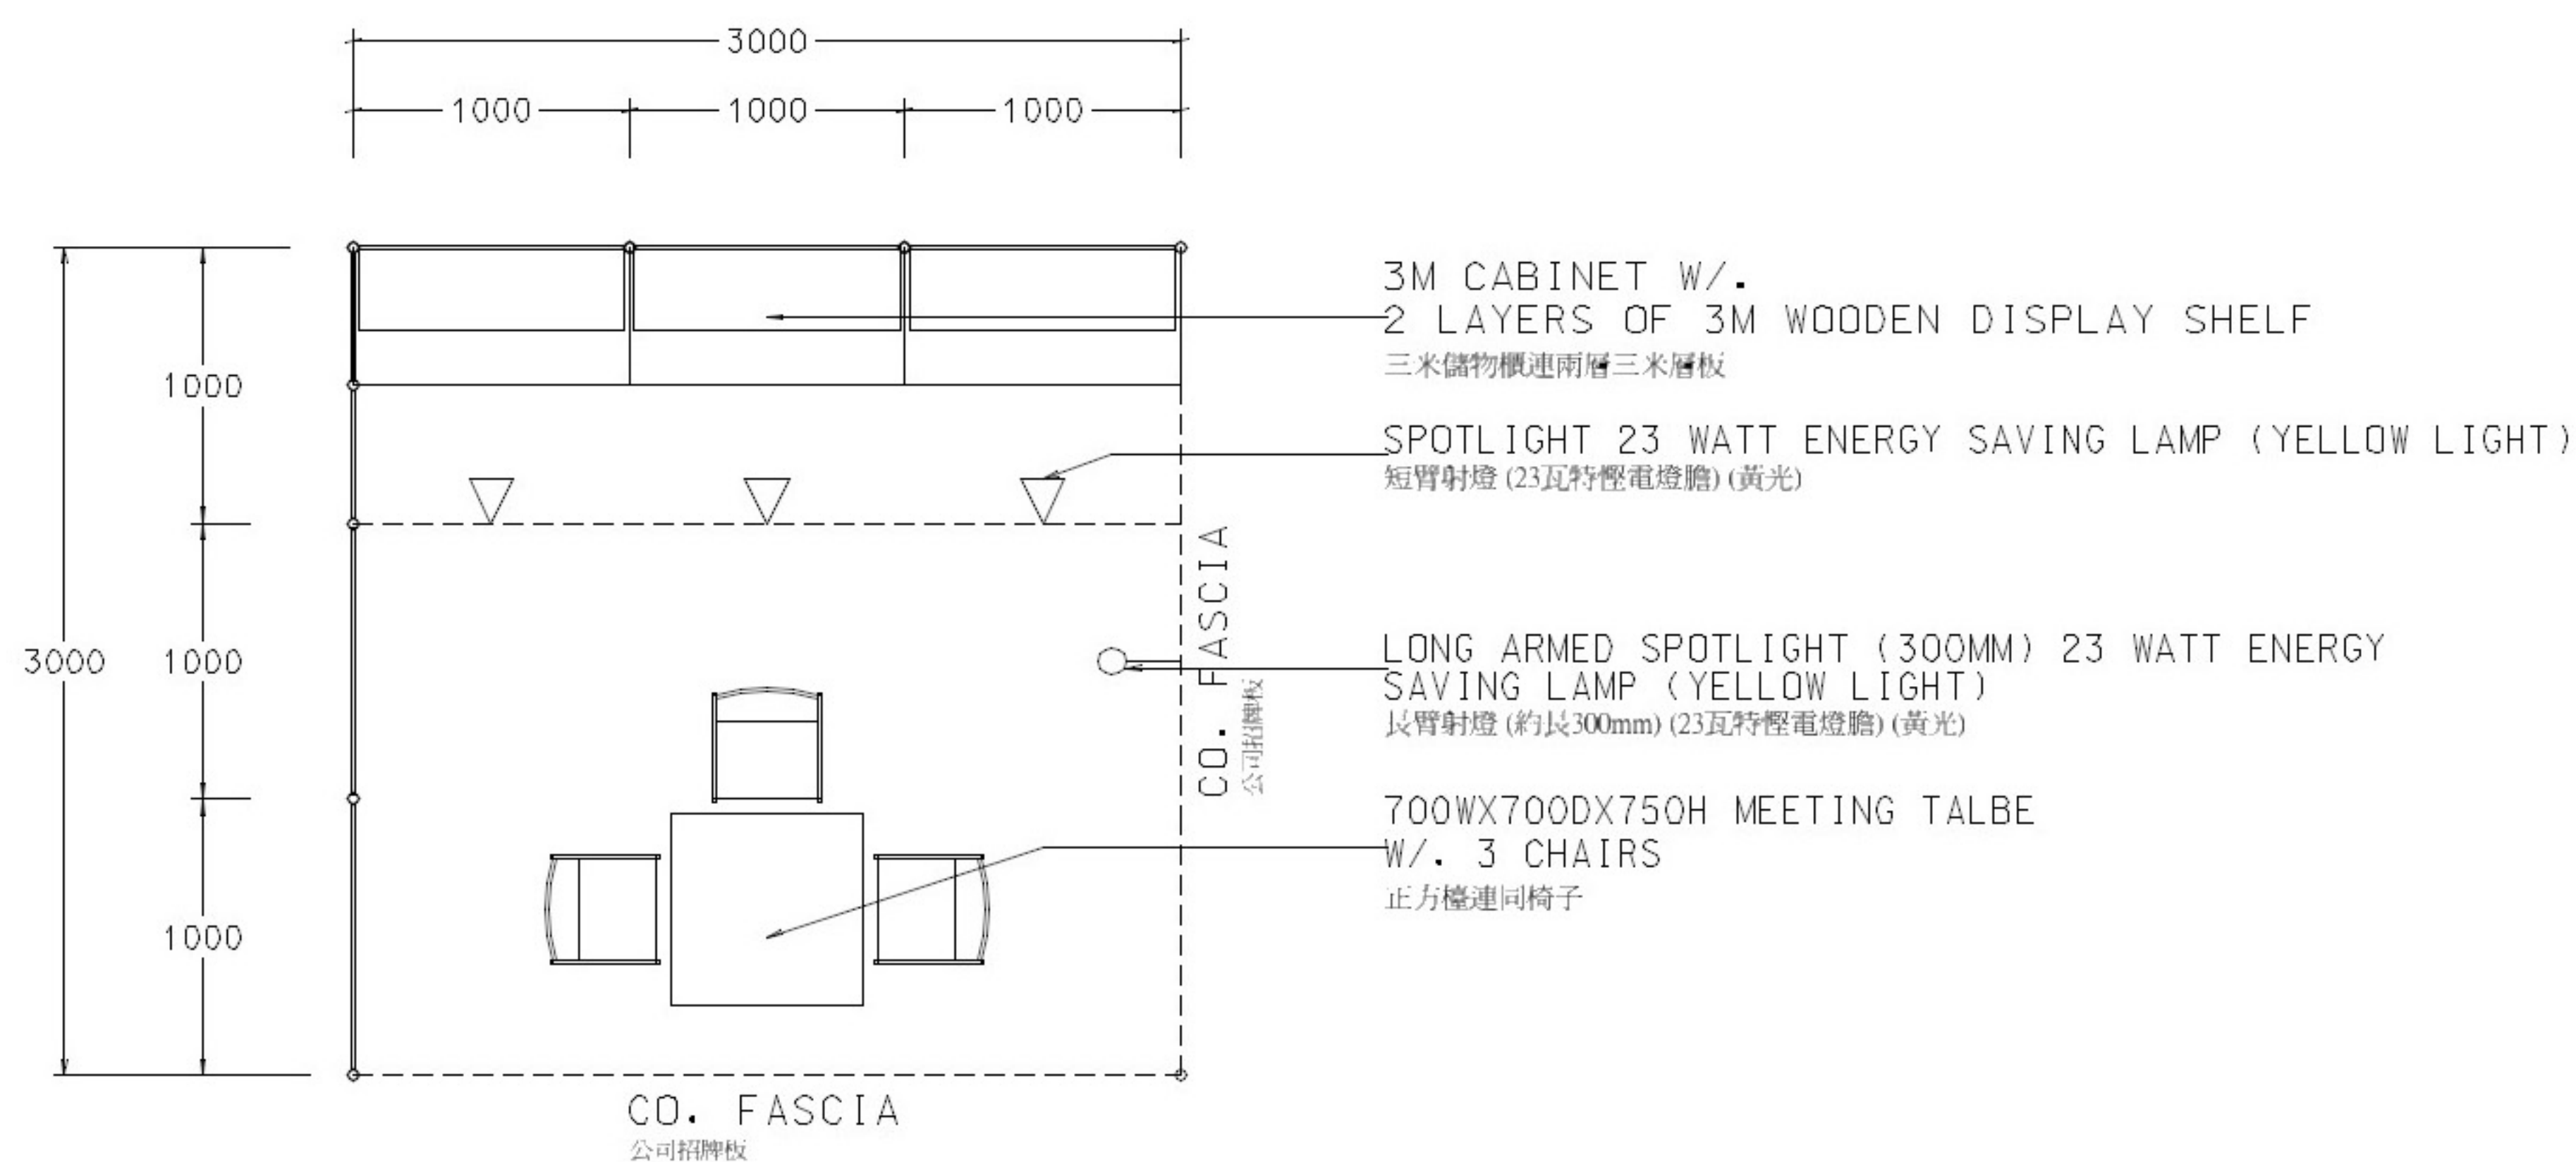

### 3M x 3M Corner Booth A

三米乘三米角位攤位A

PLAN  
平面圖

PERSPECTIVE  
透視圖

ELEVATION  
正面圖

| BOOTH SPECIFICATIONS |   | QTY. |
|----------------------|---|------|
|                      | 1000W x 500D x 750H LOCKABLE CABINET 有鎖地櫃   | 3    |
|                      | 3000W x 300D WOODEN DISPLAY SHELF 陳列架   | 2    |
|                      | SPOTLIGHT 23 WATT ENERGY SAVING LAMP (YELLOW LIGHT) 短臂射燈 (23瓦特慳電燈膽) (黃光)                              | 3    |
|                      | LONG ARMED SPOTLIGHT (300MM) 23 WATT ENERGY SAVING LAMP (YELLOW LIGHT) 長臂射燈 (約長300mm) (23瓦特慳電燈膽) (黃光) | 1    |
|                      | 700W x 700D x 750H MEETING TABLE 正方檯  | 1    |
|                      | BLACK LEATHER CHAIR 椅子  | 3    |
|                      | CEILING BEAM 天花橫樑   | 3M   |
|                      | RUBBISH BIN & CARPET (9sqm.) 垃圾桶 & 地毯   |      |

### 3M x 3M Corner Booth A

三米乘三米角位攤位A

PLAN  
平面圖

PERSPECTIVE  
透視圖

ELEVATION  
正面圖

| BOOTH SPECIFICATIONS |   | QTY. |
|----------------------|---|------|
|                      | 1000W x 500D x 750H LOCKABLE CABINET 有鎖地櫃   | 3    |
|                      | 3000W x 300D WOODEN DISPLAY SHELF 陳列架   | 2    |
|                      | SPOTLIGHT 23 WATT ENERGY SAVING LAMP (YELLOW LIGHT) 短臂射燈 (23瓦特省電燈膽) (黃光)                              | 3    |
|                      | LONG ARMED SPOTLIGHT (300MM) 23 WATT ENERGY SAVING LAMP (YELLOW LIGHT) 長臂射燈 (約長300mm) (23瓦特省電燈膽) (黃光) | 1    |
|                      | 700W x 700D x 750H MEETING TABLE 正方檯  | 1    |
|                      | BLACK LEATHER CHAIR 椅子  | 3    |
|                      | CEILING BEAM 天花橫樑   | 3M   |
|                      | RUBBISH BIN & CARPET (9sqm.) 垃圾桶 & 地毯   |      |