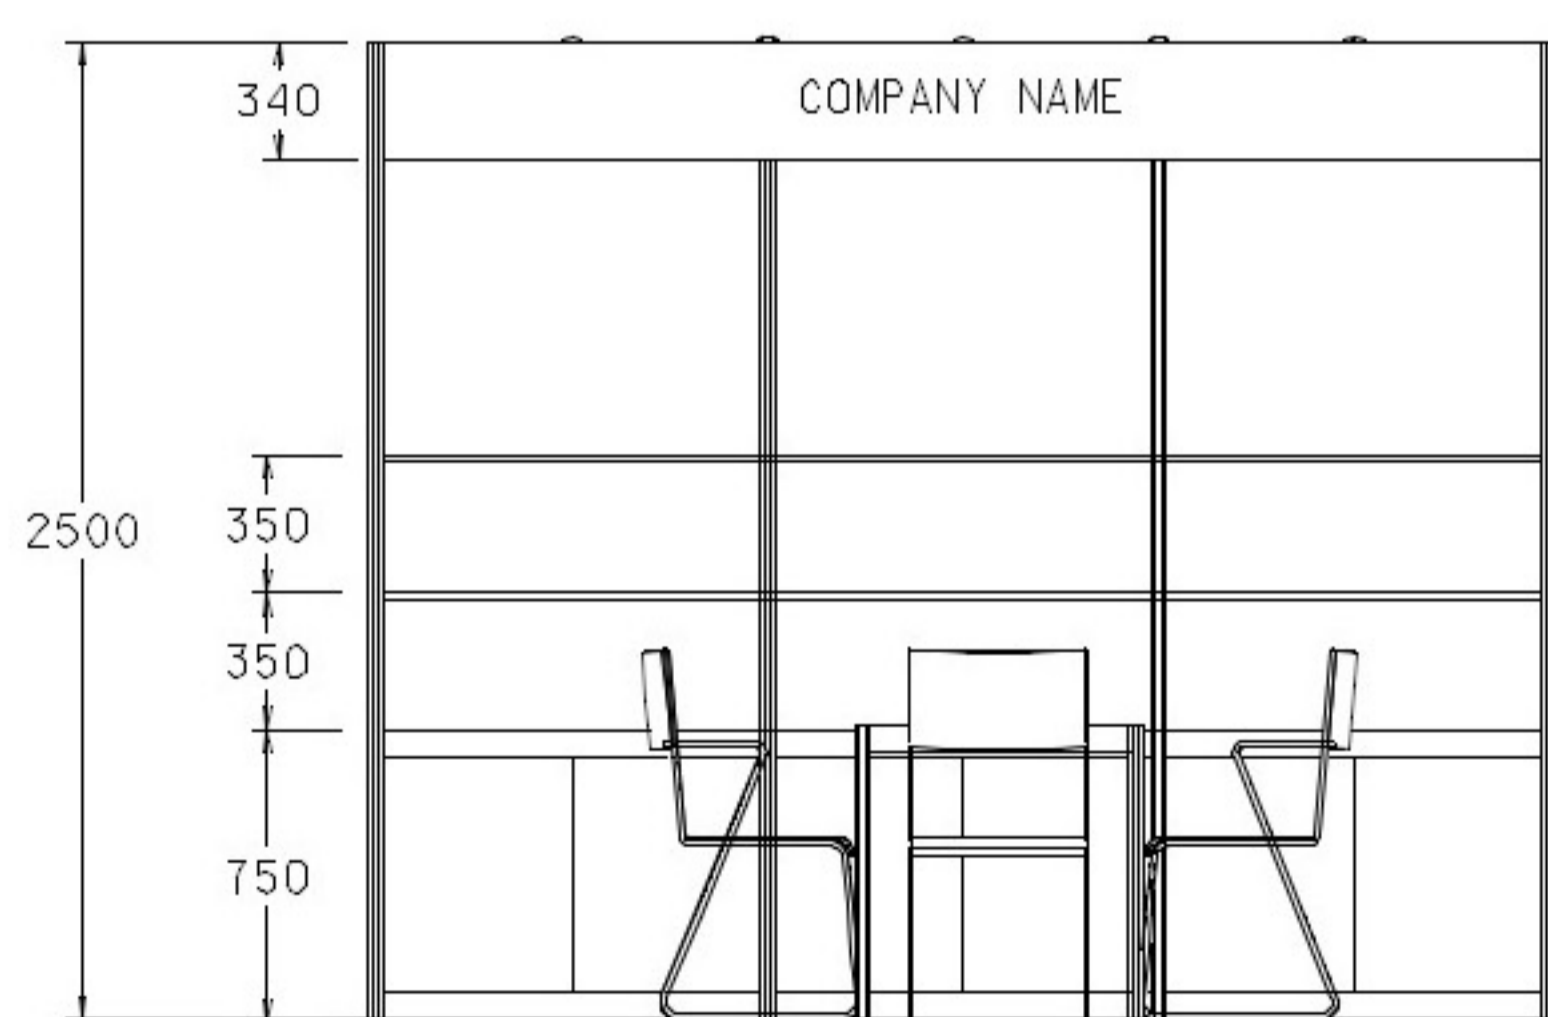

### 3M x 3M Corner Booth A

三米乘三米角位攤位A

PLAN  
平面圖

PERSPECTIVE  
透視圖

ELEVATION  
正面圖

| BOOTH SPECIFICATIONS |   | QTY. |
|----------------------|---|------|
|                      | 1000W x 500D x 750H LOCKABLE CABINET 有鎖地櫃   | 3    |
|                      | 3000W x 300D WOODEN DISPLAY SHELF 陳列架   | 2    |
|                      | SPOTLIGHT 23 WATT ENERGY SAVING LAMP (YELLOW LIGHT) 短臂射燈 (23瓦特慳電燈膽) (黃光)                              | 3    |
|                      | LONG ARMED SPOTLIGHT (300MM) 23 WATT ENERGY SAVING LAMP (YELLOW LIGHT) 長臂射燈 (約長300mm) (23瓦特慳電燈膽) (黃光) | 1    |
|                      | 700W x 700D x 750H MEETING TABLE 正方檯  | 1    |
|                      | BLACK LEATHER CHAIR 椅子  | 3    |
|                      | CEILING BEAM 天花橫樑   | 3M   |
|                      | RUBBISH BIN & CARPET (9sqm.) 垃圾桶 & 地毯   |      |

### 3M x 3M Corner Booth A

三米乘三米角位攤位A

PLAN  
平面圖

PERSPECTIVE  
透視圖

ELEVATION  
正面圖

| BOOTH SPECIFICATIONS |   | QTY. |
|----------------------|---|------|
|                      | 1000W x 500D x 750H LOCKABLE CABINET 有鎖地櫃   | 3    |
|                      | 3000W x 300D WOODEN DISPLAY SHELF 陳列架   | 2    |
|                      | SPOTLIGHT 23 WATT ENERGY SAVING LAMP (YELLOW LIGHT) 短臂射燈 (23瓦特省電燈膽) (黃光)                              | 3    |
|                      | LONG ARMED SPOTLIGHT (300MM) 23 WATT ENERGY SAVING LAMP (YELLOW LIGHT) 長臂射燈 (約長300mm) (23瓦特省電燈膽) (黃光) | 1    |
|                      | 700W x 700D x 750H MEETING TABLE 正方檯  | 1    |
|                      | BLACK LEATHER CHAIR 椅子  | 3    |
|                      | CEILING BEAM 天花橫樑   | 3M   |
|                      | RUBBISH BIN & CARPET (9sqm.) 垃圾桶 & 地毯   |      |