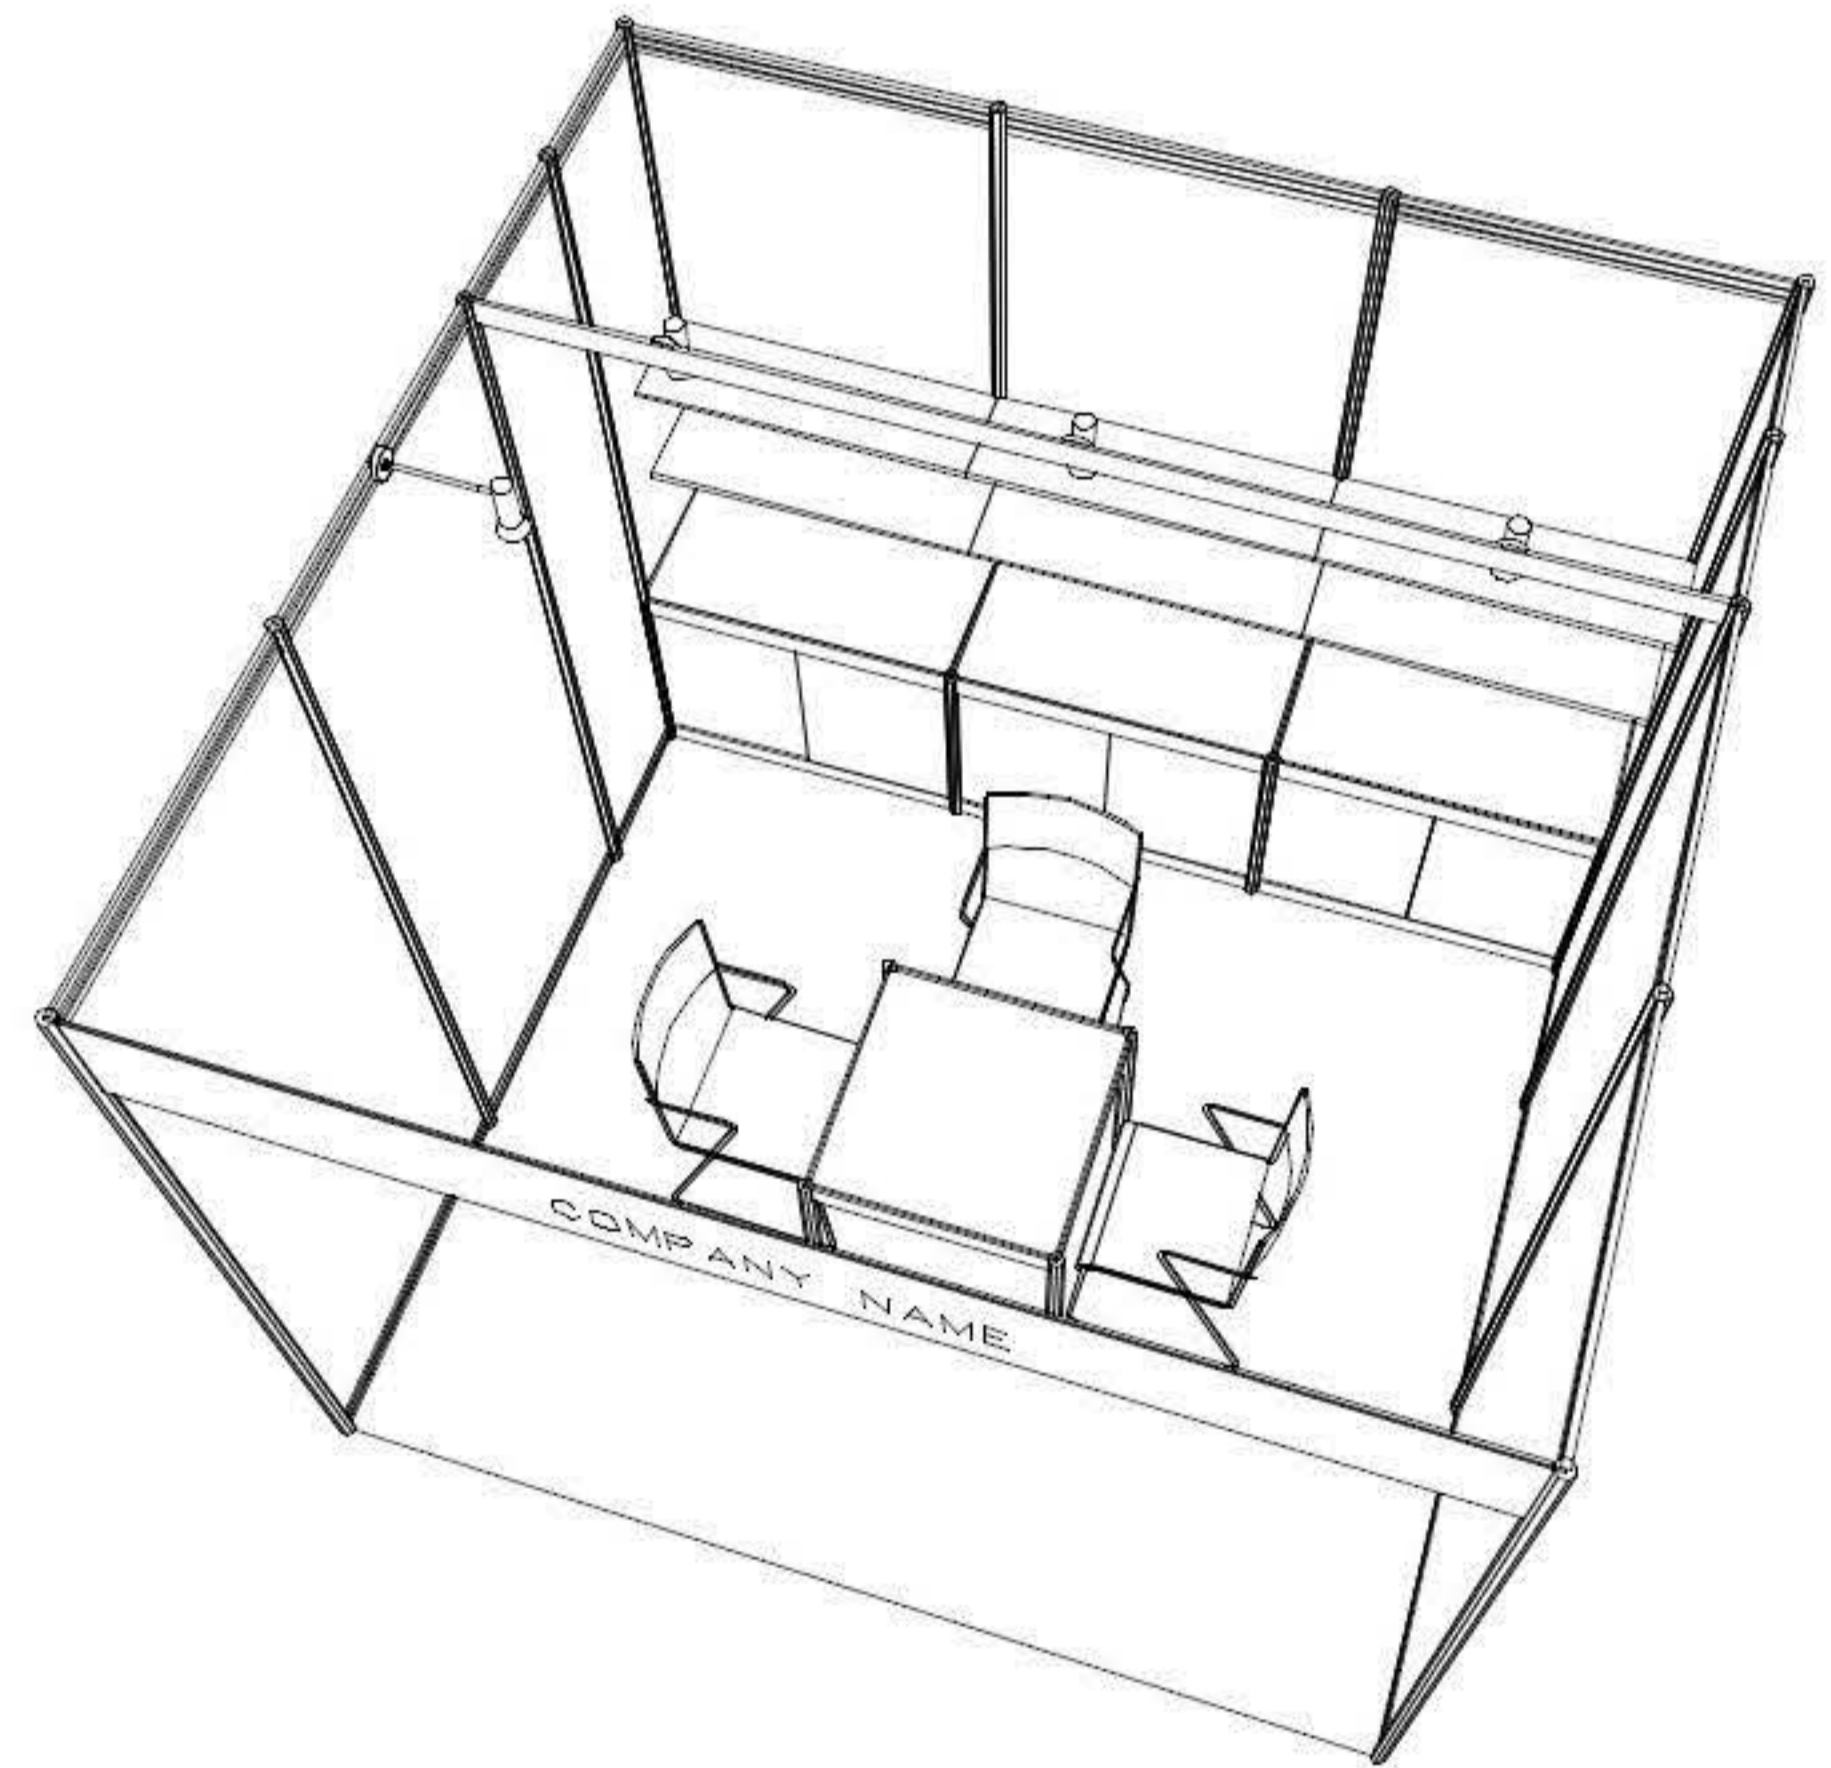

### 3M x 3M Standard Booth A (without socket)

三米乘三米標準攤位A (不附設插座)

PLAN  
平面圖

PERSPECTIVE  
透視圖

ELEVATION  
正面圖

| BOOTH SPECIFICATIONS |   | QTY. |
|----------------------|---|------|
|                      | 1000W x 500D x 750H LOCKABLE CABINET 有鎖地櫃   | 3    |
|                      | 3000W x 300D WOODEN DISPLAY SHELF 陳列架   | 2    |
|                      | SPOTLIGHT 23 WATT ENERGY SAVING LAMP (YELLOW LIGHT) 短臂射燈 (23瓦特省電燈膽) (黃光)                              | 3    |
|                      | LONG ARMED SPOTLIGHT (300MM) 23 WATT ENERGY SAVING LAMP (YELLOW LIGHT) 長臂射燈 (約長300mm) (23瓦特省電燈膽) (黃光) | 1    |
|                      | 700W x 700D x 750H MEETING TABLE 正方檯  | 1    |
|                      | BLACK LEATHER CHAIR 椅子  | 3    |
|                      | CEILING BEAM 天花橫樑   | 3M   |
|                      | RUBBISH BIN & CARPET (9sqm.) 垃圾桶 & 地毯   |      |

### 3M x 3M Corner Booth A

三米乘三米角位攤位A

PLAN  
平面圖

PERSPECTIVE  
透視圖

ELEVATION  
正面圖

| BOOTH SPECIFICATIONS |   | QTY. |
|----------------------|---|------|
|                      | 1000W x 500D x 750H LOCKABLE CABINET 有鎖地櫃   | 3    |
|                      | 3000W x 300D WOODEN DISPLAY SHELF 陳列架   | 2    |
|                      | SPOTLIGHT 23 WATT ENERGY SAVING LAMP (YELLOW LIGHT) 短臂射燈 (23瓦特慳電燈膽) (黃光)                              | 3    |
|                      | LONG ARMED SPOTLIGHT (300MM) 23 WATT ENERGY SAVING LAMP (YELLOW LIGHT) 長臂射燈 (約長300mm) (23瓦特慳電燈膽) (黃光) | 1    |
|                      | 700W x 700D x 750H MEETING TABLE 正方檯  | 1    |
|                      | BLACK LEATHER CHAIR 椅子  | 3    |
|                      | CEILING BEAM 天花橫樑   | 3M   |
|                      | RUBBISH BIN & CARPET (9sqm.) 垃圾桶 & 地毯   |      |