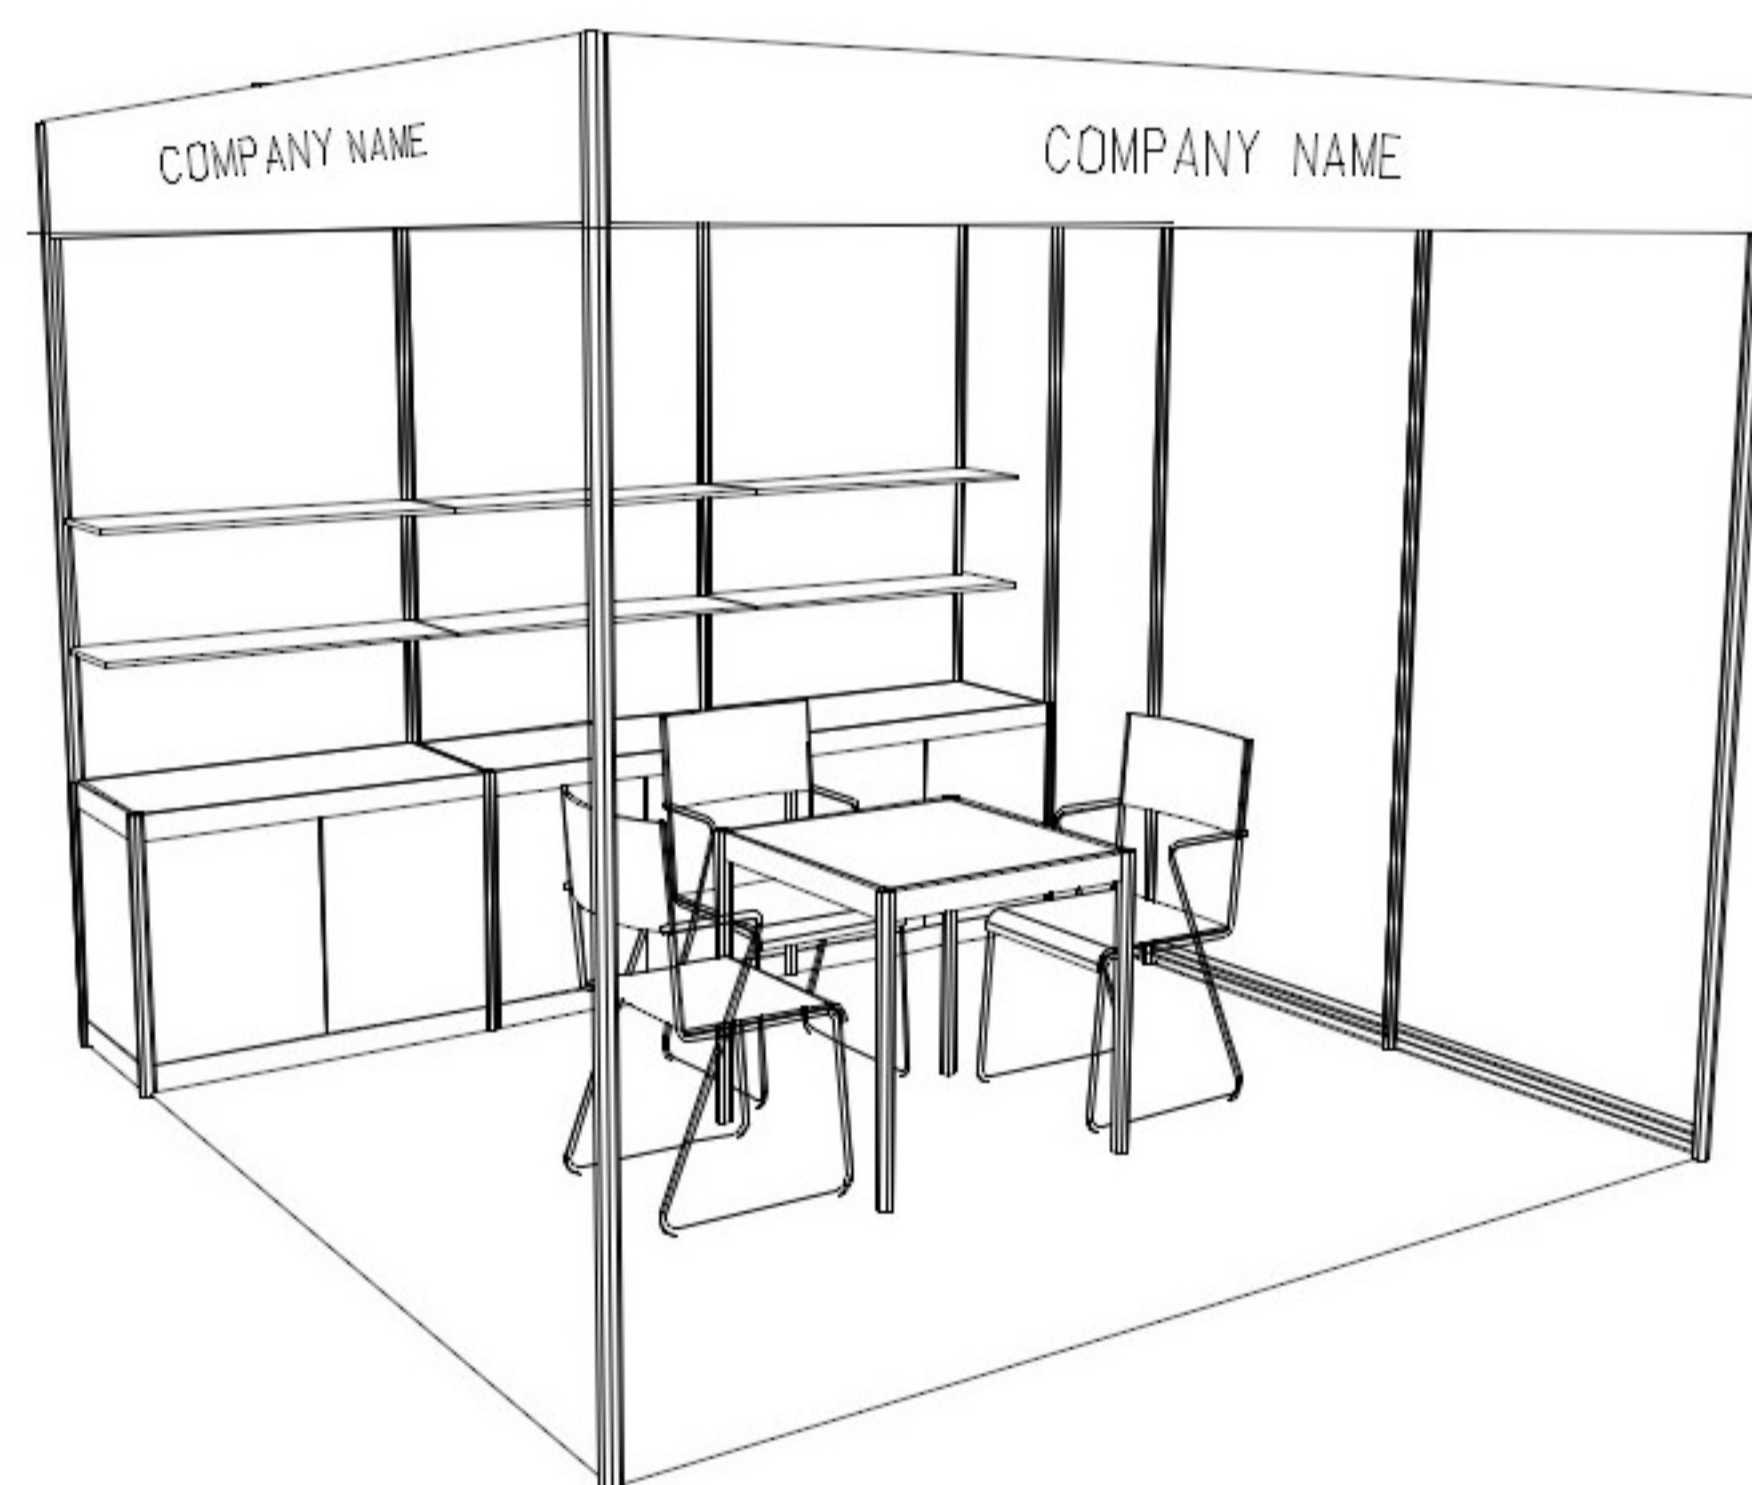

### 3M x 3M Standard Booth A (without socket)

三米乘三米標準攤位A (不附設插座)

PLAN  
平面圖

PERSPECTIVE  
透視圖

ELEVATION  
正面圖

| BOOTH SPECIFICATIONS |   | QTY. |
|----------------------|---|------|
|                      | 1000W x 500D x 750H LOCKABLE CABINET 有鎖地櫃   | 3    |
|                      | 3000W x 300D WOODEN DISPLAY SHELF 陳列架   | 2    |
|                      | SPOTLIGHT 23 WATT ENERGY SAVING LAMP (YELLOW LIGHT) 短臂射燈 (23瓦特省電燈膽) (黃光)                              | 3    |
|                      | LONG ARMED SPOTLIGHT (300MM) 23 WATT ENERGY SAVING LAMP (YELLOW LIGHT) 長臂射燈 (約長300mm) (23瓦特省電燈膽) (黃光) | 1    |
|                      | 700W x 700D x 750H MEETING TABLE 正方檯  | 1    |
|                      | BLACK LEATHER CHAIR 椅子  | 3    |
|                      | CEILING BEAM 天花橫樑   | 3M   |
|                      | RUBBISH BIN & CARPET (9sqm.) 垃圾桶 & 地毯   |      |

### 3M x 3M Corner Booth A

三米乘三米角位攤位A

PLAN  
平面圖

PERSPECTIVE  
透視圖

ELEVATION  
正面圖

| BOOTH SPECIFICATIONS |   | QTY. |
|----------------------|---|------|
|                      | 1000W x 500D x 750H LOCKABLE CABINET 有鎖地櫃   | 3    |
|                      | 3000W x 300D WOODEN DISPLAY SHELF 陳列架   | 2    |
|                      | SPOTLIGHT 23 WATT ENERGY SAVING LAMP (YELLOW LIGHT) 短臂射燈 (23瓦特慳電燈膽) (黃光)                              | 3    |
|                      | LONG ARMED SPOTLIGHT (300MM) 23 WATT ENERGY SAVING LAMP (YELLOW LIGHT) 長臂射燈 (約長300mm) (23瓦特慳電燈膽) (黃光) | 1    |
|                      | 700W x 700D x 750H MEETING TABLE 正方檯  | 1    |
|                      | BLACK LEATHER CHAIR 椅子  | 3    |
|                      | CEILING BEAM 天花橫樑   | 3M   |
|                      | RUBBISH BIN & CARPET (9sqm.) 垃圾桶 & 地毯   |      |