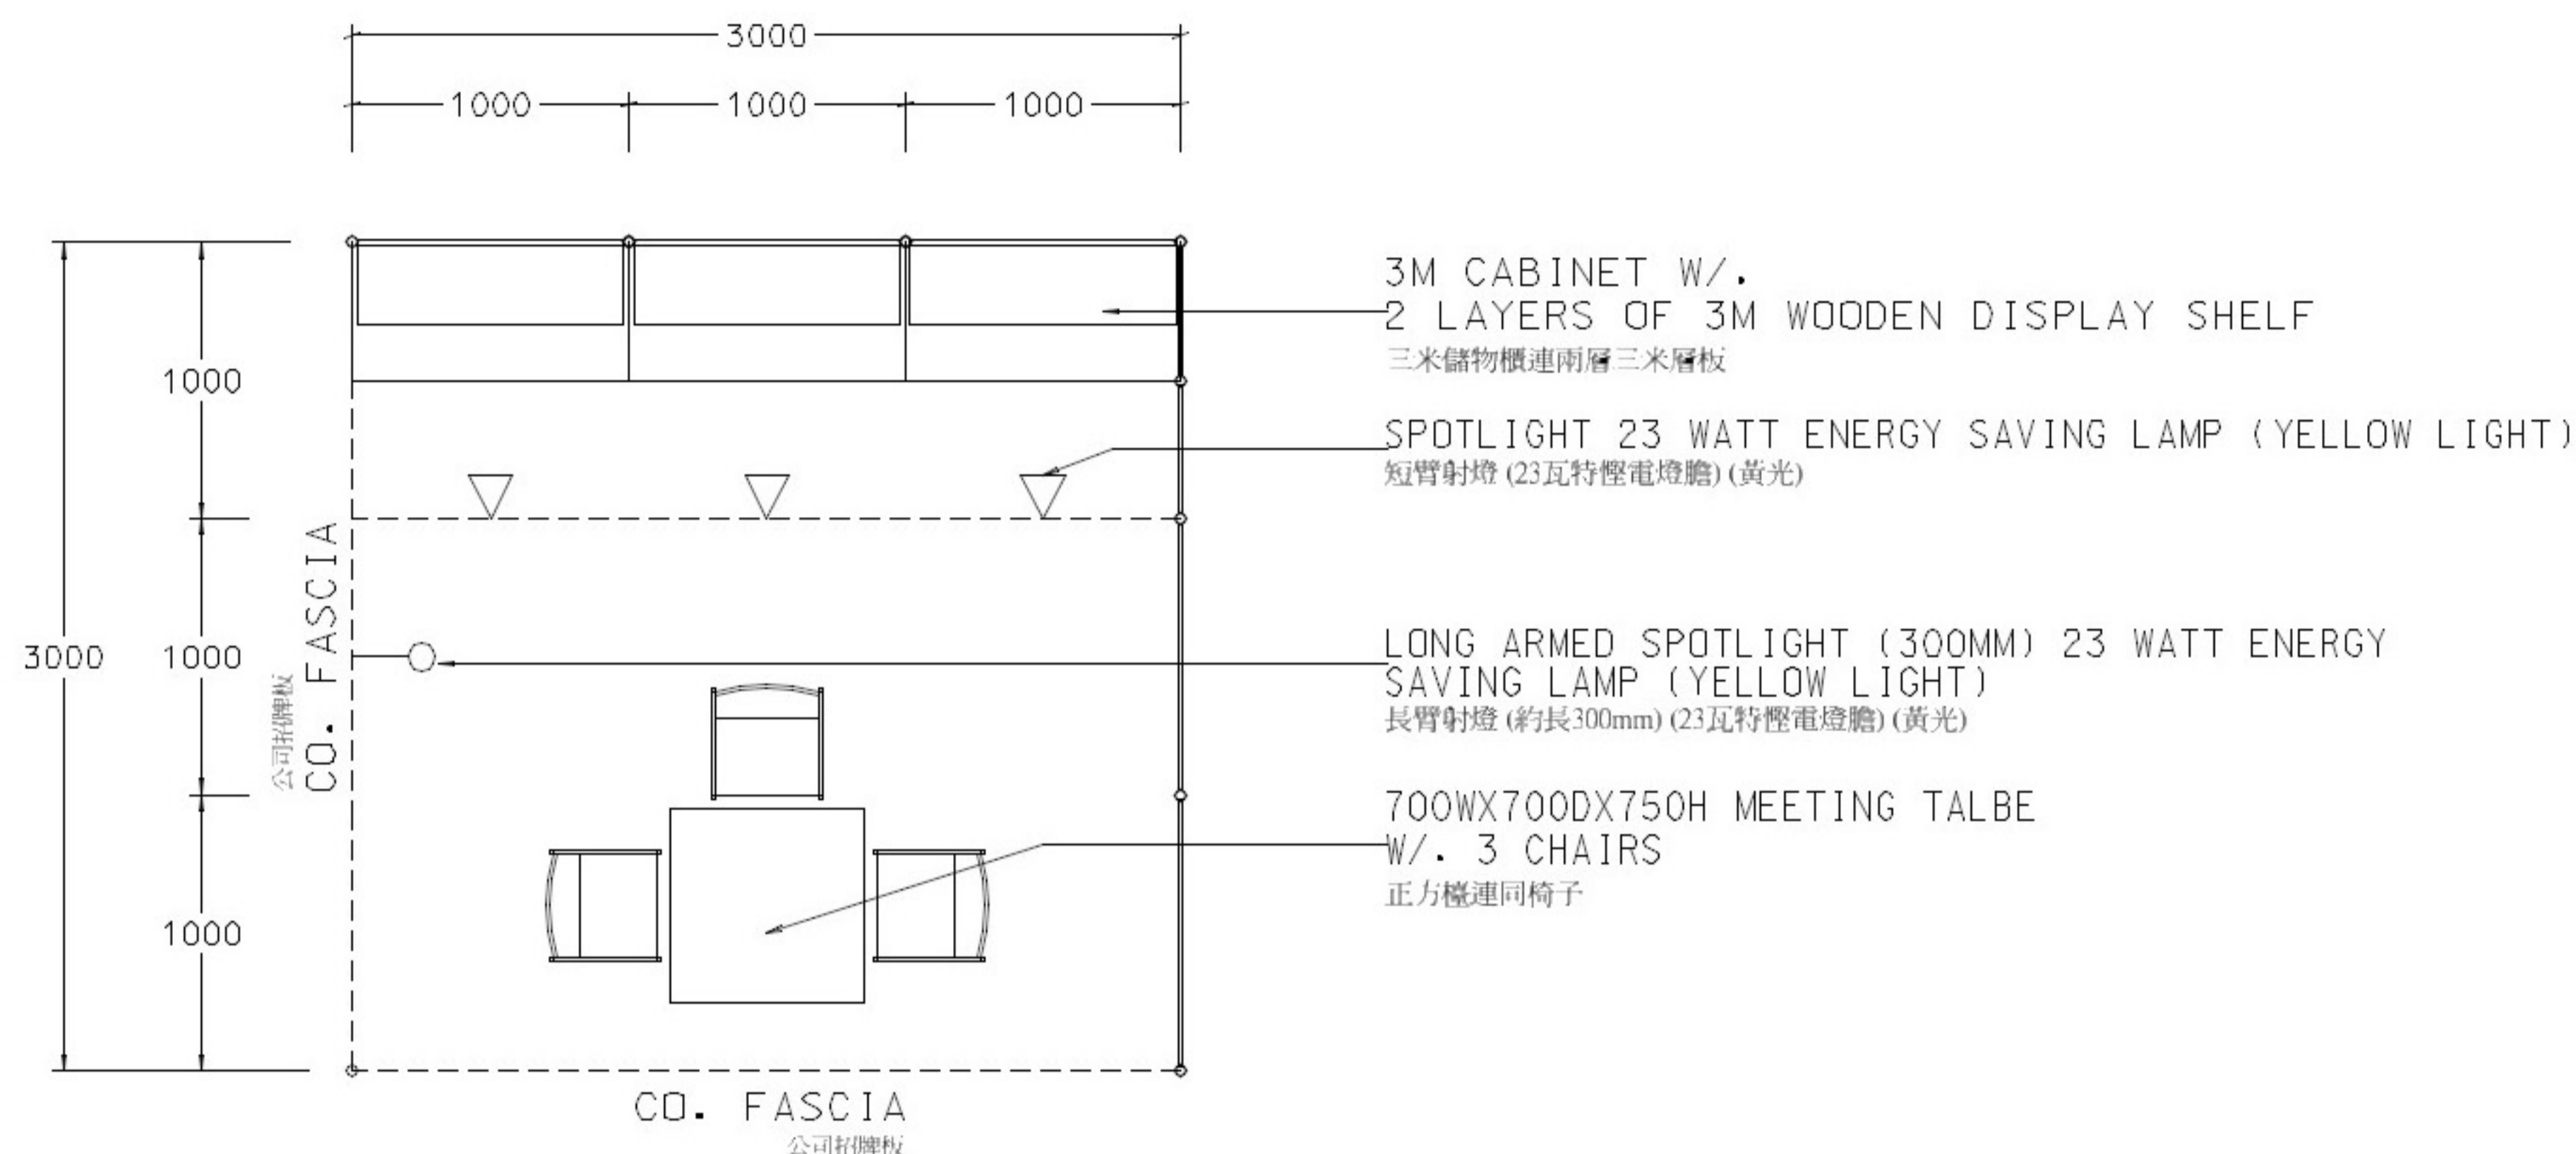

### 3M x 3M Standard Booth A (without socket)

三米乘三米標準攤位A (不附設插座)

PLAN  
平面圖

PERSPECTIVE  
透視圖

ELEVATION  
正面圖

| BOOTH SPECIFICATIONS |   | QTY. |
|----------------------|---|------|
|                      | 1000W x 500D x 750H LOCKABLE CABINET 有鎖地櫃   | 3    |
|                      | 3000W x 300D WOODEN DISPLAY SHELF 陳列架   | 2    |
|                      | SPOTLIGHT 23 WATT ENERGY SAVING LAMP (YELLOW LIGHT) 短臂射燈 (23瓦特省電燈膽) (黃光)                              | 3    |
|                      | LONG ARMED SPOTLIGHT (300MM) 23 WATT ENERGY SAVING LAMP (YELLOW LIGHT) 長臂射燈 (約長300mm) (23瓦特省電燈膽) (黃光) | 1    |
|                      | 700W x 700D x 750H MEETING TABLE 正方檯  | 1    |
|                      | BLACK LEATHER CHAIR 椅子  | 3    |
|                      | CEILING BEAM 天花橫樑   | 3M   |
|                      | RUBBISH BIN & CARPET (9sqm.) 垃圾桶 & 地毯   |      |

### 3M x 3M Corner Booth A

三米乘三米角位攤位A

PLAN  
平面圖

PERSPECTIVE  
透視圖

ELEVATION  
正面圖

| BOOTH SPECIFICATIONS |   | QTY. |
|----------------------|---|------|
|                      | 1000W x 500D x 750H LOCKABLE CABINET 有鎖地櫃   | 3    |
|                      | 3000W x 300D WOODEN DISPLAY SHELF 陳列架   | 2    |
|                      | SPOTLIGHT 23 WATT ENERGY SAVING LAMP (YELLOW LIGHT) 短臂射燈 (23瓦特慳電燈膽) (黃光)                              | 3    |
|                      | LONG ARMED SPOTLIGHT (300MM) 23 WATT ENERGY SAVING LAMP (YELLOW LIGHT) 長臂射燈 (約長300mm) (23瓦特慳電燈膽) (黃光) | 1    |
|                      | 700W x 700D x 750H MEETING TABLE 正方檯  | 1    |
|                      | BLACK LEATHER CHAIR 椅子  | 3    |
|                      | CEILING BEAM 天花橫樑   | 3M   |
|                      | RUBBISH BIN & CARPET (9sqm.) 垃圾桶 & 地毯   |      |