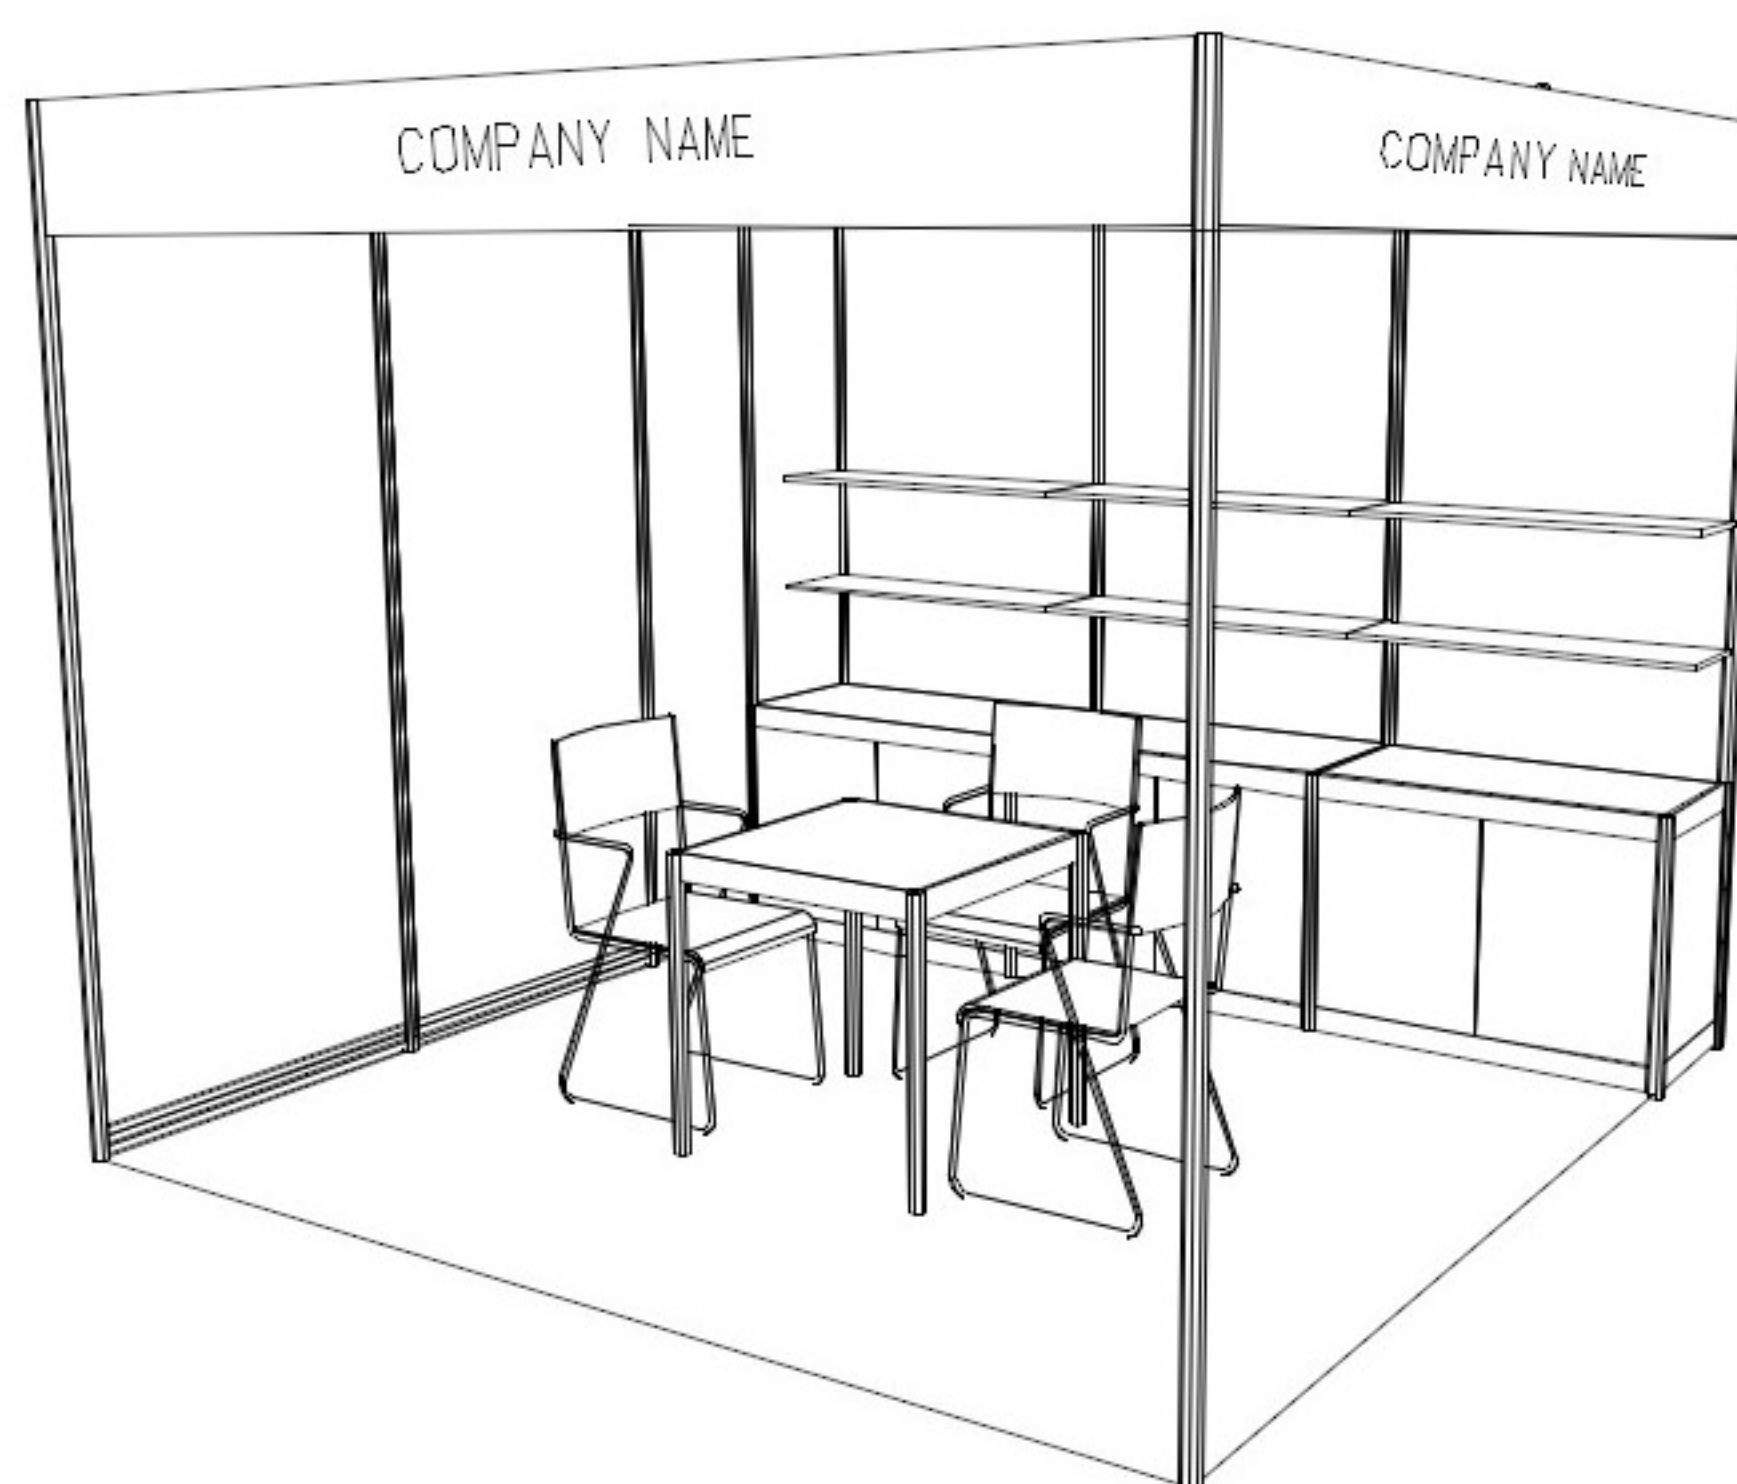

### 3M x 3M Corner Booth A

三米乘三米角位攤位A

PLAN  
平面圖

PERSPECTIVE  
透視圖

ELEVATION  
正面圖

| BOOTH SPECIFICATIONS |   | QTY. |
|----------------------|---|------|
|                      | 1000W x 500D x 750H LOCKABLE CABINET 有鎖地櫃   | 3    |
|                      | 3000W x 300D WOODEN DISPLAY SHELF 陳列架   | 2    |
|                      | SPOTLIGHT 23 WATT ENERGY SAVING LAMP (YELLOW LIGHT) 短臂射燈 (23瓦特慳電燈膽) (黃光)                              | 3    |
|                      | LONG ARMED SPOTLIGHT (300MM) 23 WATT ENERGY SAVING LAMP (YELLOW LIGHT) 長臂射燈 (約長300mm) (23瓦特慳電燈膽) (黃光) | 1    |
|                      | 700W x 700D x 750H MEETING TABLE 正方檯  | 1    |
|                      | BLACK LEATHER CHAIR 椅子  | 3    |
|                      | CEILING BEAM 天花橫樑   | 3M   |
|                      | RUBBISH BIN & CARPET (9sqm.) 垃圾桶 & 地毯   |      |

### 3M x 3M Corner Booth A

三米乘三米角位攤位A

PLAN  
平面圖

PERSPECTIVE  
透視圖

ELEVATION  
正面圖

| BOOTH SPECIFICATIONS |   | QTY. |
|----------------------|---|------|
|                      | 1000W x 500D x 750H LOCKABLE CABINET 有鎖地櫃   | 3    |
|                      | 3000W x 300D WOODEN DISPLAY SHELF 陳列架   | 2    |
|                      | SPOTLIGHT 23 WATT ENERGY SAVING LAMP (YELLOW LIGHT) 短臂射燈 (23瓦特省電燈膽) (黃光)                              | 3    |
|                      | LONG ARMED SPOTLIGHT (300MM) 23 WATT ENERGY SAVING LAMP (YELLOW LIGHT) 長臂射燈 (約長300mm) (23瓦特省電燈膽) (黃光) | 1    |
|                      | 700W x 700D x 750H MEETING TABLE 正方檯  | 1    |
|                      | BLACK LEATHER CHAIR 椅子  | 3    |
|                      | CEILING BEAM 天花橫樑   | 3M   |
|                      | RUBBISH BIN & CARPET (9sqm.) 垃圾桶 & 地毯   |      |