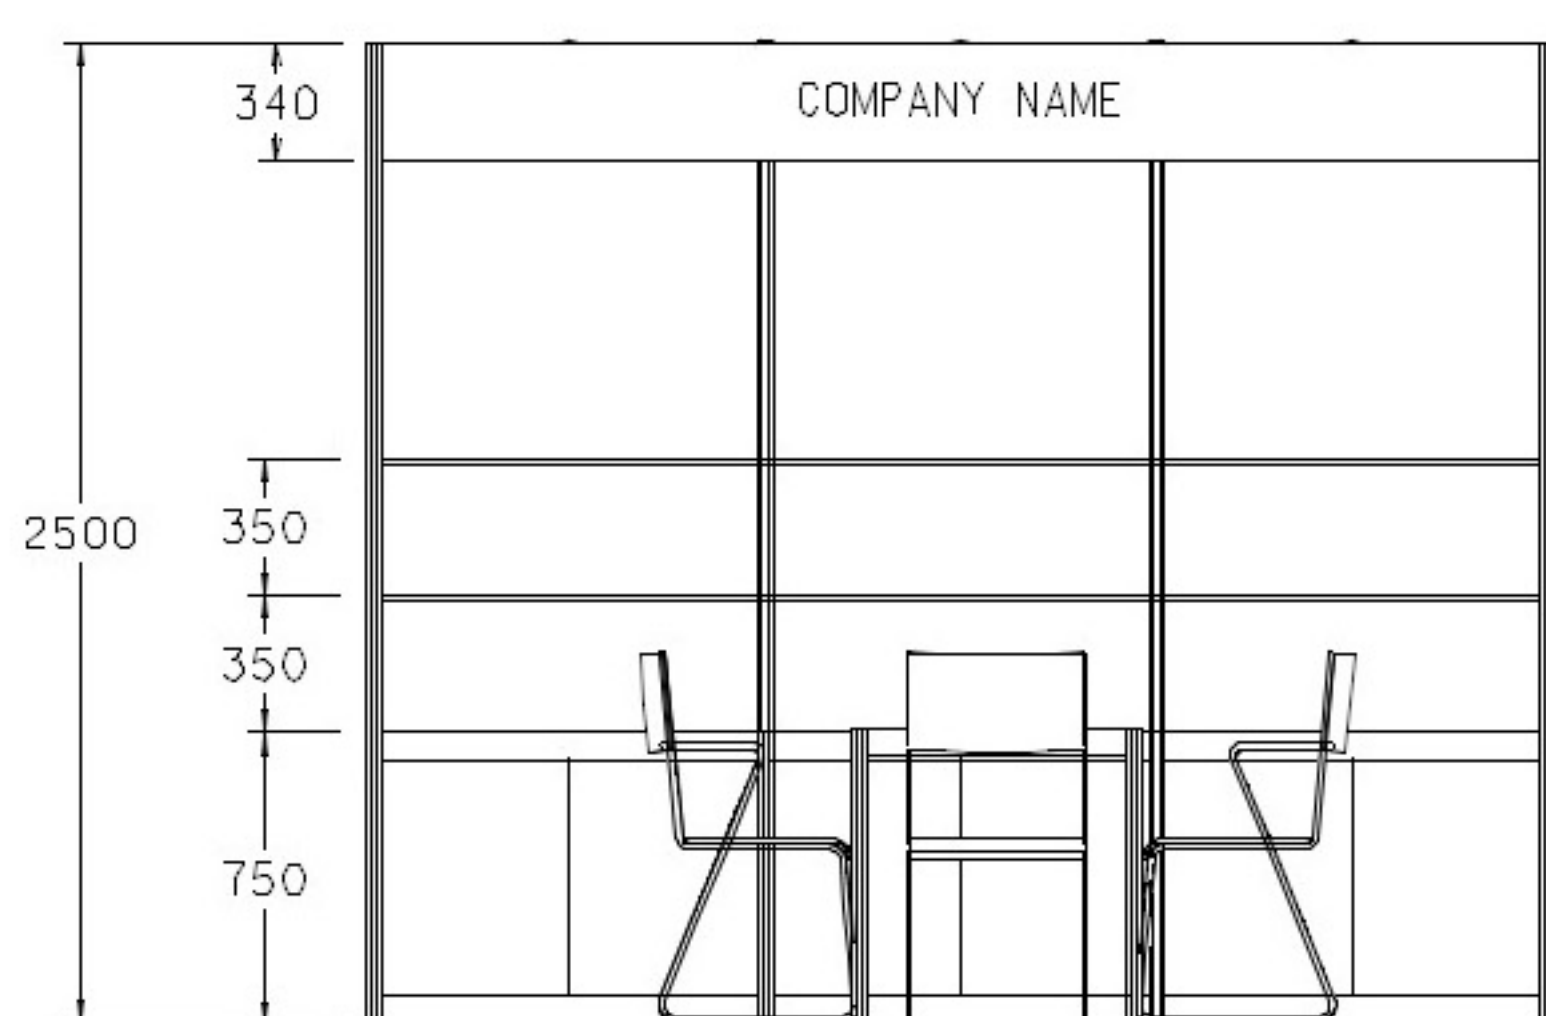

### 3M x 3M Corner Booth A

三米乘三米角位攤位A

PLAN  
平面圖

PERSPECTIVE  
透視圖

ELEVATION  
正面圖

| BOOTH SPECIFICATIONS |   | QTY. |
|----------------------|---|------|
|                      | 1000W x 500D x 750H LOCKABLE CABINET 有鎖地櫃   | 3    |
|                      | 3000W x 300D WOODEN DISPLAY SHELF 陳列架   | 2    |
|                      | SPOTLIGHT 23 WATT ENERGY SAVING LAMP (YELLOW LIGHT) 短臂射燈 (23瓦特慳電燈膽) (黃光)                              | 3    |
|                      | LONG ARMED SPOTLIGHT (300MM) 23 WATT ENERGY SAVING LAMP (YELLOW LIGHT) 長臂射燈 (約長300mm) (23瓦特慳電燈膽) (黃光) | 1    |
|                      | 700W x 700D x 750H MEETING TABLE 正方檯  | 1    |
|                      | BLACK LEATHER CHAIR 椅子  | 3    |
|                      | CEILING BEAM 天花橫樑   | 3M   |
|                      | RUBBISH BIN & CARPET (9sqm.) 垃圾桶 & 地毯   |      |

### 3M x 3M Corner Booth A

三米乘三米角位攤位A

PLAN  
平面圖

PERSPECTIVE  
透視圖

ELEVATION  
正面圖

| BOOTH SPECIFICATIONS |   | QTY. |
|----------------------|---|------|
|                      | 1000W x 500D x 750H LOCKABLE CABINET 有鎖地櫃   | 3    |
|                      | 3000W x 300D WOODEN DISPLAY SHELF 陳列架   | 2    |
|                      | SPOTLIGHT 23 WATT ENERGY SAVING LAMP (YELLOW LIGHT) 短臂射燈 (23瓦特省電燈膽) (黃光)                              | 3    |
|                      | LONG ARMED SPOTLIGHT (300MM) 23 WATT ENERGY SAVING LAMP (YELLOW LIGHT) 長臂射燈 (約長300mm) (23瓦特省電燈膽) (黃光) | 1    |
|                      | 700W x 700D x 750H MEETING TABLE 正方檯  | 1    |
|                      | BLACK LEATHER CHAIR 椅子  | 3    |
|                      | CEILING BEAM 天花橫樑   | 3M   |
|                      | RUBBISH BIN & CARPET (9sqm.) 垃圾桶 & 地毯   |      |