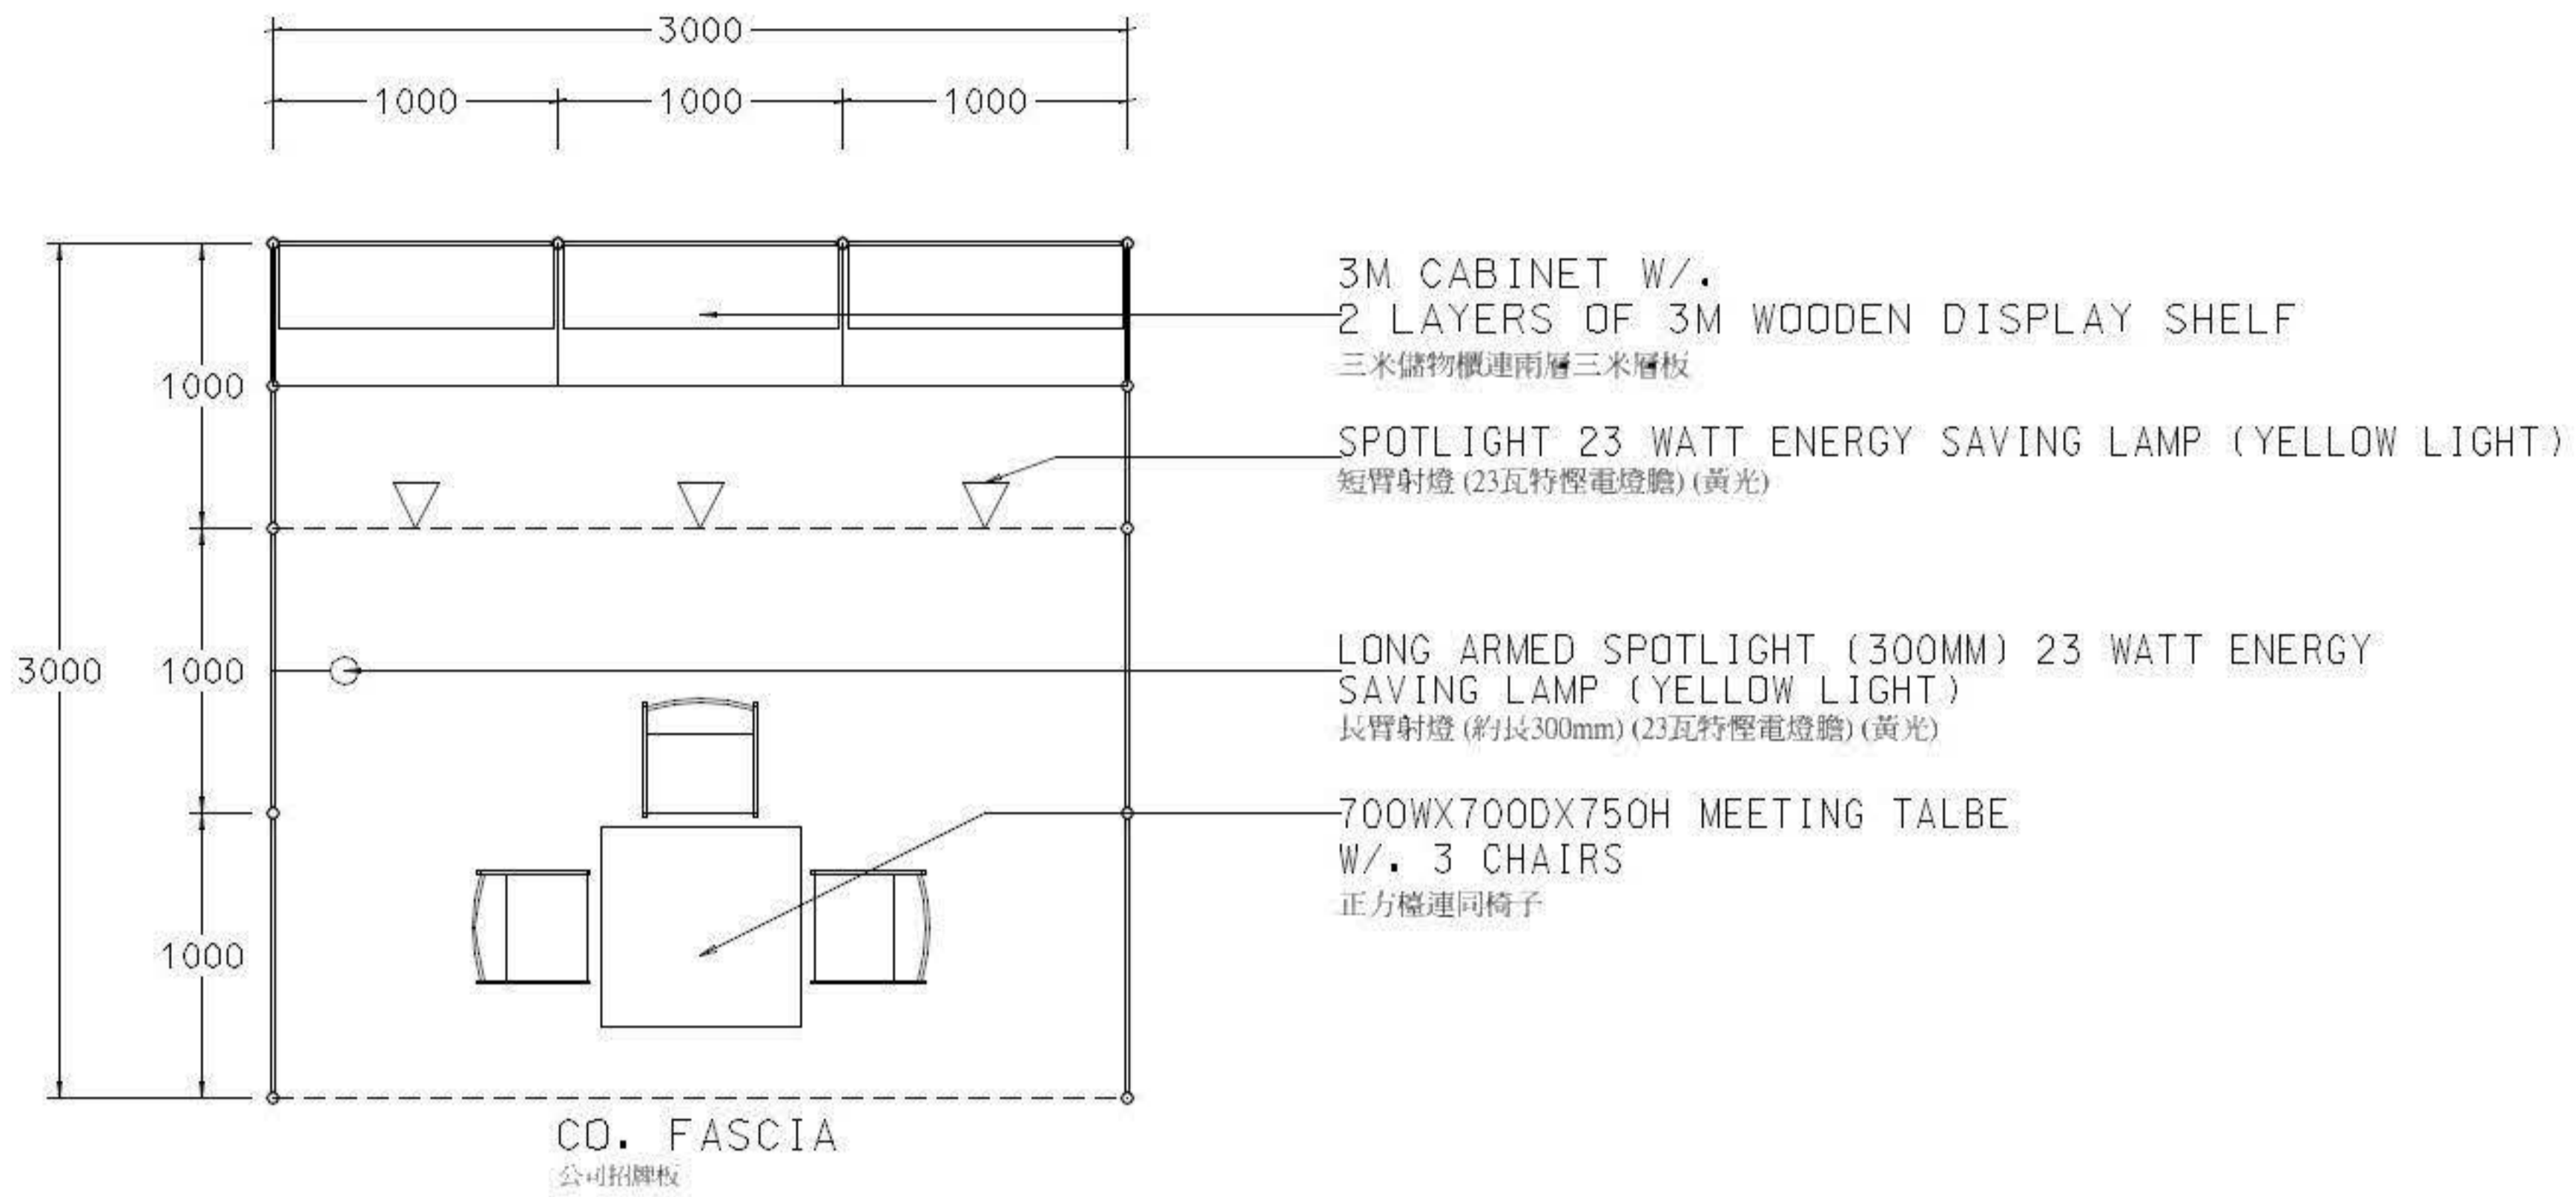

### 3M x 3M Standard Booth A (without socket)

三米乘三米標準攤位A (不附設插座)

PLAN  
平面圖

PERSPECTIVE  
透視圖

ELEVATION  
正面圖

| BOOTH SPECIFICATIONS |   | QTY. |
|----------------------|---|------|
|                      | 1000W x 500D x 750H LOCKABLE CABINET 有鎖地櫃   | 3    |
|                      | 3000W x 300D WOODEN DISPLAY SHELF 陳列架   | 2    |
|                      | SPOTLIGHT 23 WATT ENERGY SAVING LAMP (YELLOW LIGHT) 短臂射燈 (23瓦特省電燈膽) (黃光)                              | 3    |
|                      | LONG ARMED SPOTLIGHT (300MM) 23 WATT ENERGY SAVING LAMP (YELLOW LIGHT) 長臂射燈 (約長300mm) (23瓦特省電燈膽) (黃光) | 1    |
|                      | 700W x 700D x 750H MEETING TABLE 正方檯  | 1    |
|                      | BLACK LEATHER CHAIR 椅子  | 3    |
|                      | CEILING BEAM 天花橫樑   | 3M   |
|                      | RUBBISH BIN & CARPET (9sqm.) 垃圾桶 & 地毯   |      |