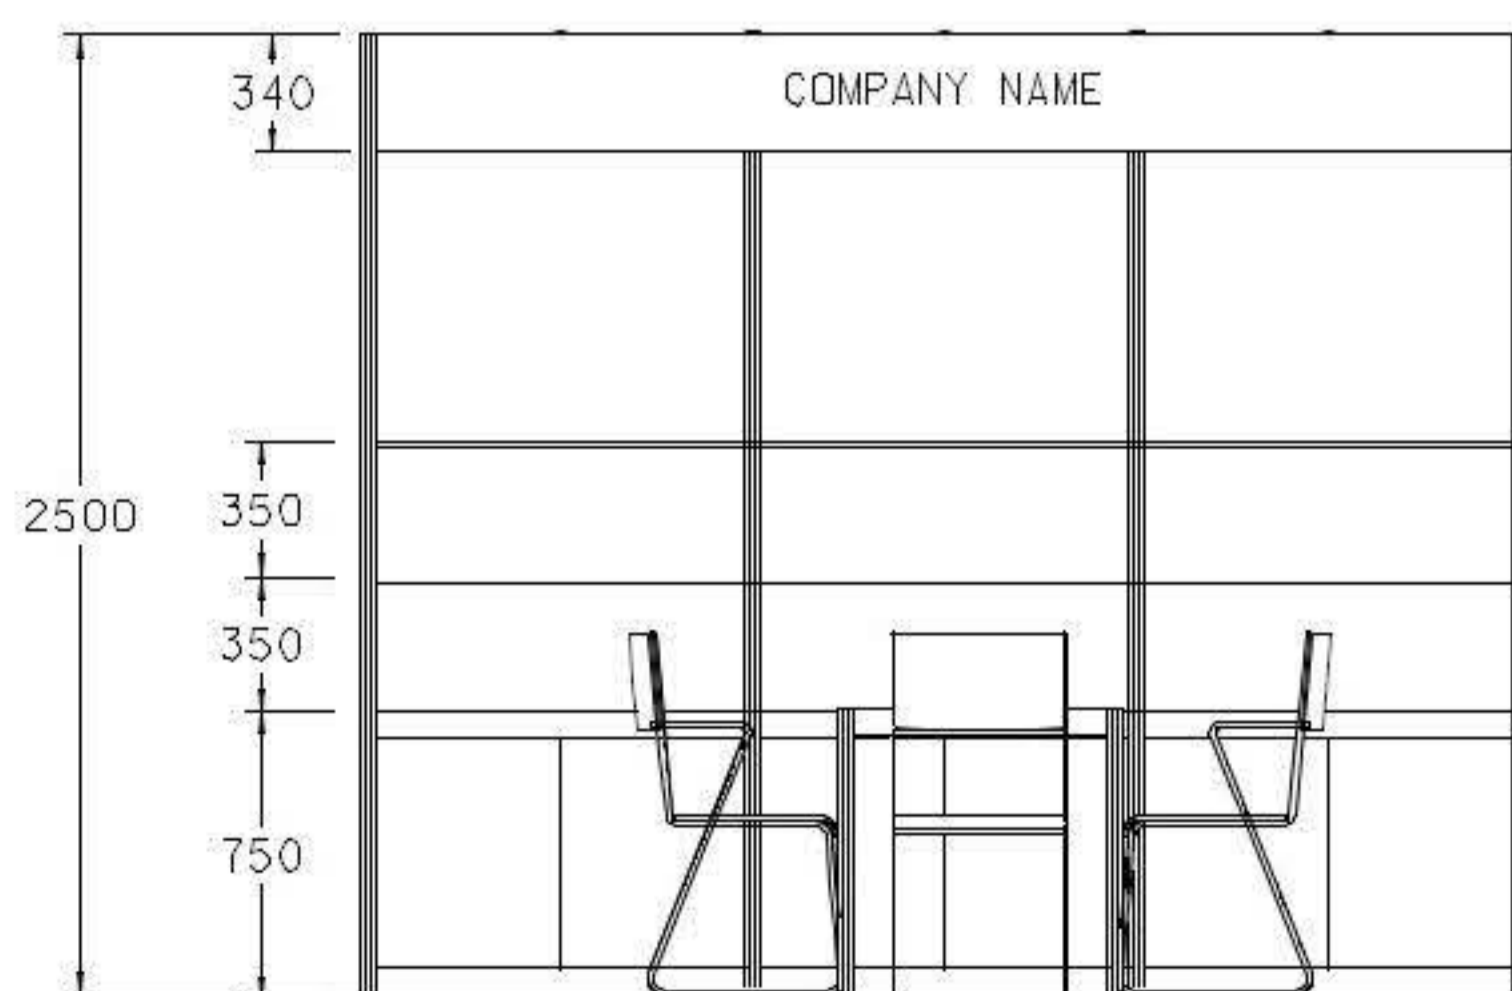

### 3M x 3M Standard Booth A (without socket)

三米乘三米標準攤位A (不附設插座)

PLAN  
平面圖

PERSPECTIVE  
透視圖

ELEVATION  
正面圖

| BOOTH SPECIFICATIONS |   | QTY. |
|----------------------|---|------|
|                      | 1000W x 500D x 750H LOCKABLE CABINET 有鎖地櫃   | 3    |
|                      | 3000W x 300D WOODEN DISPLAY SHELF 陳列架   | 2    |
|                      | SPOTLIGHT 23 WATT ENERGY SAVING LAMP (YELLOW LIGHT) 短臂射燈 (23瓦特省電燈膽) (黃光)                              | 3    |
|                      | LONG ARMED SPOTLIGHT (300MM) 23 WATT ENERGY SAVING LAMP (YELLOW LIGHT) 長臂射燈 (約長300mm) (23瓦特省電燈膽) (黃光) | 1    |
|                      | 700W x 700D x 750H MEETING TABLE 正方檯  | 1    |
|                      | BLACK LEATHER CHAIR 椅子  | 3    |
|                      | CEILING BEAM 天花橫樑   | 3M   |
|                      | RUBBISH BIN & CARPET (9sqm.) 垃圾桶 & 地毯   |      |

### 3M x 3M Corner Booth A

三米乘三米角位攤位A

PLAN  
平面圖

PERSPECTIVE  
透視圖

ELEVATION  
正面圖

| BOOTH SPECIFICATIONS |   | QTY. |
|----------------------|---|------|
|                      | 1000W x 500D x 750H LOCKABLE CABINET 有鎖地櫃   | 3    |
|                      | 3000W x 300D WOODEN DISPLAY SHELF 陳列架   | 2    |
|                      | SPOTLIGHT 23 WATT ENERGY SAVING LAMP (YELLOW LIGHT) 短臂射燈 (23瓦特慳電燈膽) (黃光)                              | 3    |
|                      | LONG ARMED SPOTLIGHT (300MM) 23 WATT ENERGY SAVING LAMP (YELLOW LIGHT) 長臂射燈 (約長300mm) (23瓦特慳電燈膽) (黃光) | 1    |
|                      | 700W x 700D x 750H MEETING TABLE 正方檯  | 1    |
|                      | BLACK LEATHER CHAIR 椅子  | 3    |
|                      | CEILING BEAM 天花橫樑   | 3M   |
|                      | RUBBISH BIN & CARPET (9sqm.) 垃圾桶 & 地毯   |      |