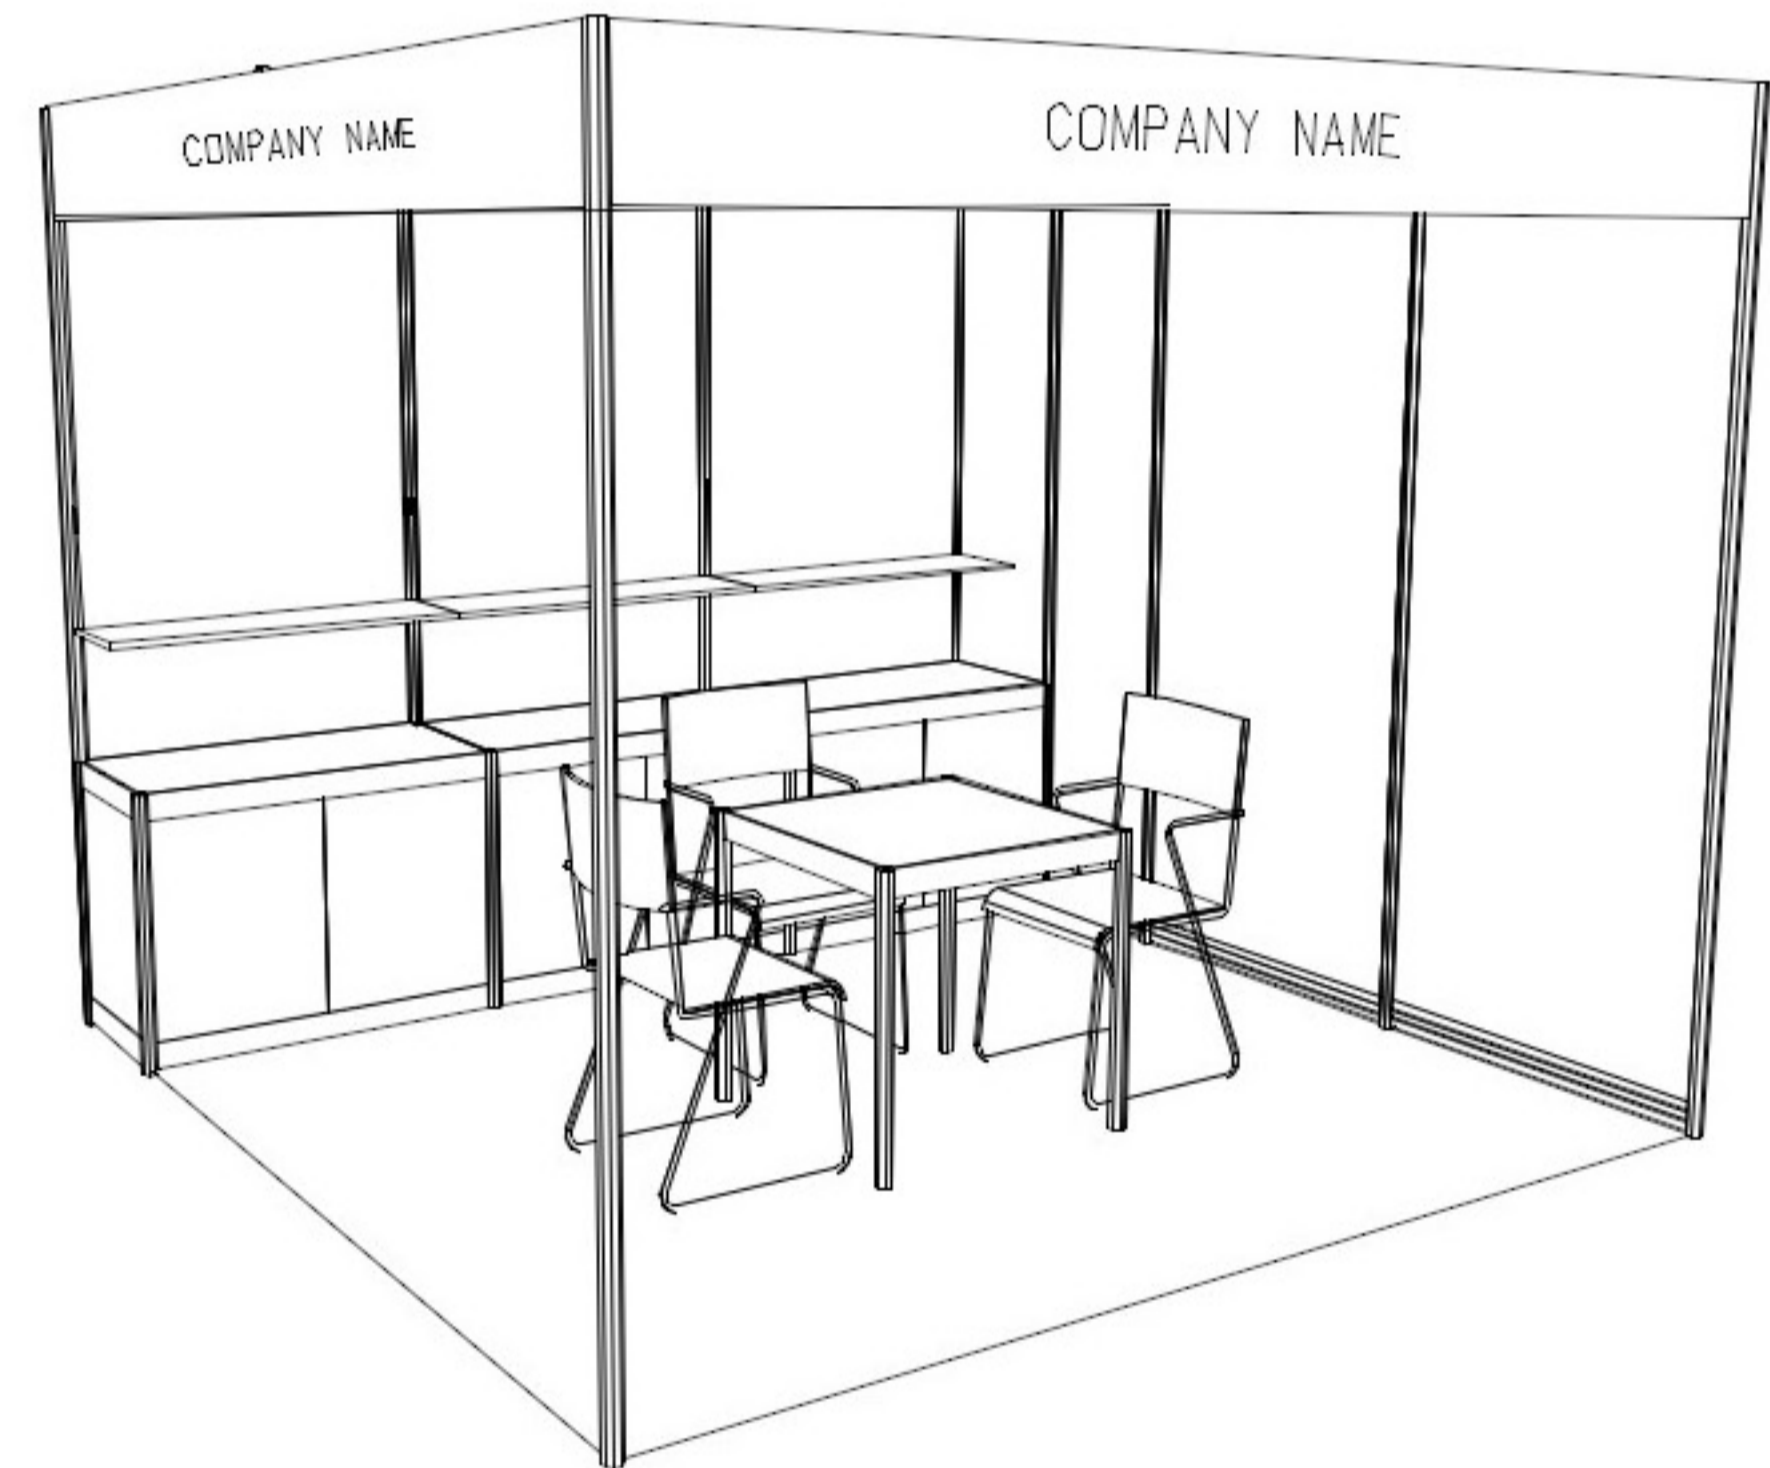

3M x 3M Standard Booth B (with socket)

三米乘三米標準攤位B (附設插座)

PLAN
平面圖

PERSPECTIVE
透視圖

ELEVATION
正面圖

BOOTH SPECIFICATIONS		QTY.
	1000W x 500D x 750H LOCKABLE CABINET 有鎖地櫃	3
	3000W x 300D WOODEN DISPLAY SHELF 陳列架	1
	SPOTLIGHT 23 WATT ENERGY SAVING LAMP (YELLOW LIGHT) 短臂射燈 (23瓦特省電燈膽) (黃光)	3
	LONG ARMED SPOTLIGHT (300MM) 23 WATT ENERGY SAVING LAMP (YELLOW LIGHT) 長臂射燈 (約長300mm) (23瓦特省電燈膽) (黃光)	1
	500W SOCKET 500瓦特插座	1
	700W x 700D x 750H MEETING TABLE 正方檯	1
	BLACK LEATHER CHAIR 椅子	3
	CEILING BEAM 天花橫樑	3M
	RUBBISH BIN & CARPET (9sqm.) 垃圾桶 & 地毯	

3M x 3M Corner Booth B (with socket)

三米乘三米角位攤位B (附設插座)

PLAN
平面圖

PERSPECTIVE
透視圖

ELEVATION
正面圖

BOOTH SPECIFICATIONS		QTY.
	1000W x 500D x 750H LOCKABLE CABINET 有鎖地櫃	3
	3000W x 300D WOODEN DISPLAY SHELF 陳列架	1
	SPOTLIGHT 23 WATT ENERGY SAVING LAMP (YELLOW LIGHT) 短臂射燈 (23瓦特慳電燈膽) (黃光)	3
	LONG ARMED SPOTLIGHT (300MM) 23 WATT ENERGY SAVING LAMP (YELLOW LIGHT) 長臂射燈 (約長300mm) (23瓦特慳電燈膽) (黃光)	1
	500W SOCKET 500瓦特插座	1
	700W x 700D x 750H MEETING TABLE 正方檯	1
	BLACK LEATHER CHAIR 椅子	3
	CEILING BEAM 天花橫樑	3M
	RUBBISH BIN & CARPET (9sqm.) 垃圾桶 & 地毯	

3M x 3M Corner Booth B (with socket)

三米乘三米角位攤位B (附設插座)

PLAN
平面圖

PERSPECTIVE
透視圖

ELEVATION
正面圖

BOOTH SPECIFICATIONS		QTY.
	1000W x 500D x 750H LOCKABLE CABINET 有鎖地櫃	3
	3000W x 300D WOODEN DISPLAY SHELF 陳列架	1
	SPOTLIGHT 23 WATT ENERGY SAVING LAMP (YELLOW LIGHT) 短臂射燈 (23瓦特燈電燈膽) (黃光)	3
	LONG ARMED SPOTLIGHT (300MM) 23 WATT ENERGY SAVING LAMP (YELLOW LIGHT) 長臂射燈 (約長300mm) (23瓦特燈電燈膽) (黃光)	1
	500W SOCKET 500瓦特插座	1
	700W x 700D x 750H MEETING TABLE 正方檯	1
	BLACK LEATHER CHAIR 椅子	3
	CEILING BEAM 天花橫樑	3M
	RUBBISH BIN & CARPET (9sqm.) 垃圾桶 & 地毯	