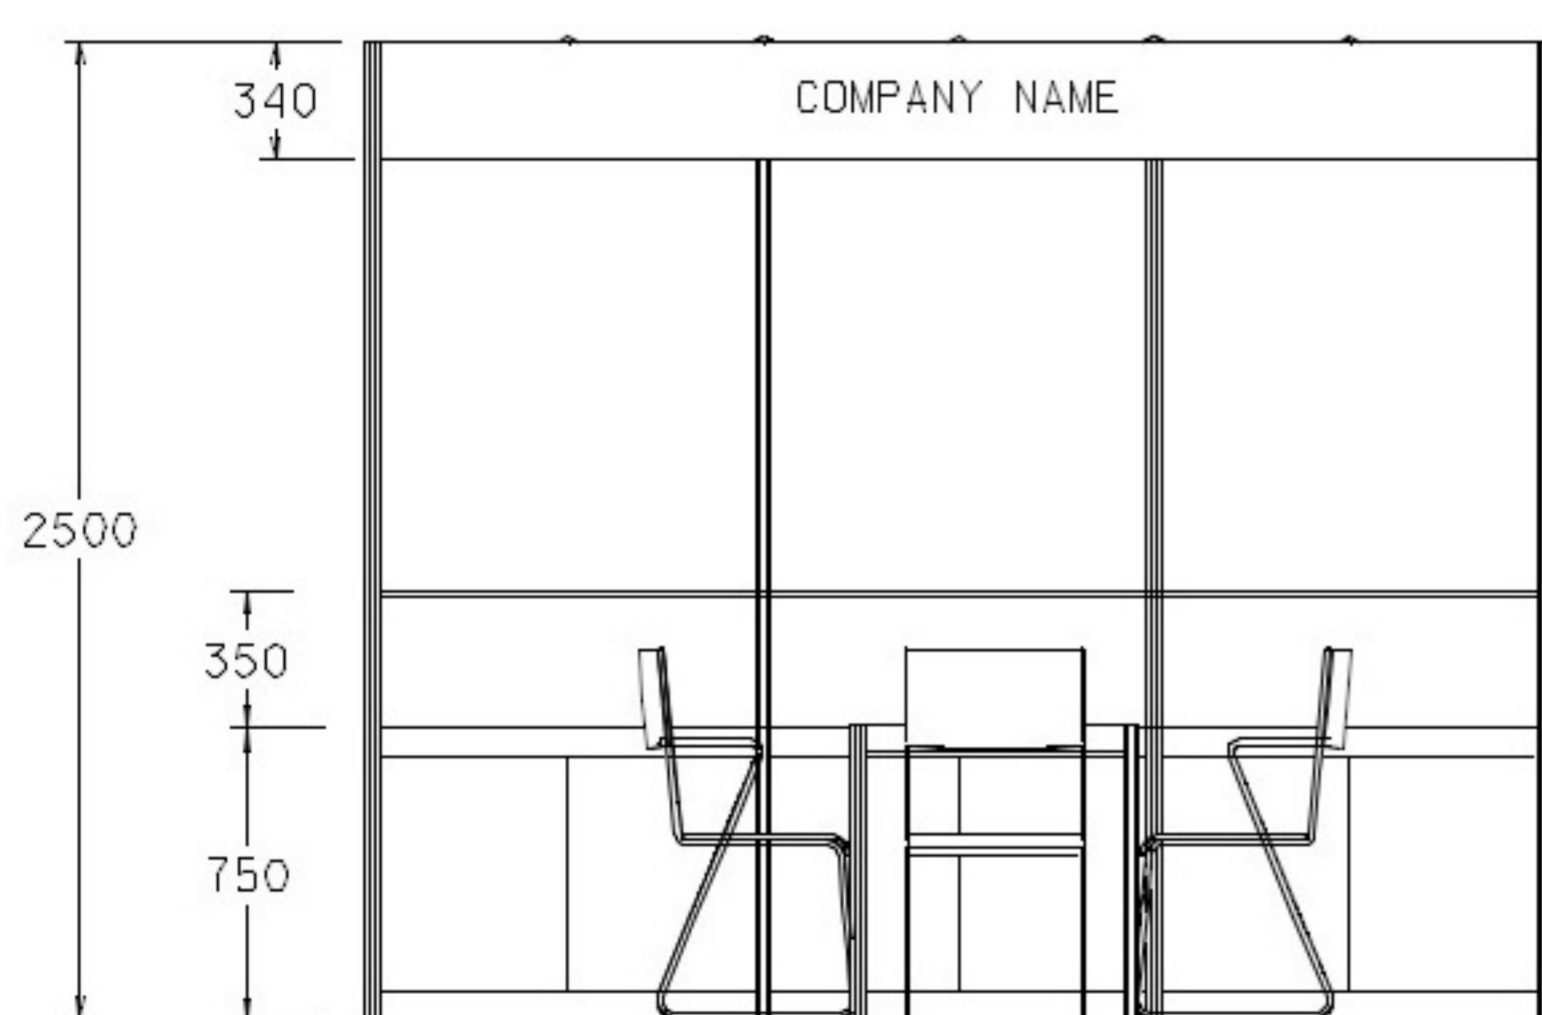

3M x 3M Standard Booth B (with socket)

三米乘三米標準攤位B (附設插座)

PLAN
平面圖

PERSPECTIVE
透視圖

ELEVATION
正面圖

BOOTH SPECIFICATIONS		QTY.
	1000W x 500D x 750H LOCKABLE CABINET 有鎖地櫃	3
	3000W x 300D WOODEN DISPLAY SHELF 陳列架	1
	SPOTLIGHT 23 WATT ENERGY SAVING LAMP (YELLOW LIGHT) 短臂射燈 (23瓦特省電燈膽) (黃光)	3
	LONG ARMED SPOTLIGHT (300MM) 23 WATT ENERGY SAVING LAMP (YELLOW LIGHT) 長臂射燈 (約長300mm) (23瓦特省電燈膽) (黃光)	1
	500W SOCKET 500瓦特插座	1
	700W x 700D x 750H MEETING TABLE 正方檯	1
	BLACK LEATHER CHAIR 椅子	3
	CEILING BEAM 天花橫樑	3M
	RUBBISH BIN & CARPET (9sqm.) 垃圾桶 & 地毯	

3M x 3M Corner Booth B (with socket)

三米乘三米角位攤位B (附設插座)

PLAN
平面圖

PERSPECTIVE
透視圖

ELEVATION
正面圖

BOOTH SPECIFICATIONS		QTY.
	1000W x 500D x 750H LOCKABLE CABINET 有鎖地櫃	3
	3000W x 300D WOODEN DISPLAY SHELF 陳列架	1
	SPOTLIGHT 23 WATT ENERGY SAVING LAMP (YELLOW LIGHT) 短臂射燈 (23瓦特慳電燈膽) (黃光)	3
	LONG ARMED SPOTLIGHT (300MM) 23 WATT ENERGY SAVING LAMP (YELLOW LIGHT) 長臂射燈 (約長300mm) (23瓦特慳電燈膽) (黃光)	1
	500W SOCKET 500瓦特插座	1
	700W x 700D x 750H MEETING TABLE 正方檯	1
	BLACK LEATHER CHAIR 椅子	3
	CEILING BEAM 天花橫樑	3M
	RUBBISH BIN & CARPET (9sqm.) 垃圾桶 & 地毯	

3M x 3M Corner Booth B (with socket)

三米乘三米角位攤位B (附設插座)

PLAN
平面圖

PERSPECTIVE
透視圖

ELEVATION
正面圖

BOOTH SPECIFICATIONS		QTY.
	1000W x 500D x 750H LOCKABLE CABINET 有鎖地櫃	3
	3000W x 300D WOODEN DISPLAY SHELF 陳列架	1
	SPOTLIGHT 23 WATT ENERGY SAVING LAMP (YELLOW LIGHT) 短臂射燈 (23瓦特燈電燈膽) (黃光)	3
	LONG ARMED SPOTLIGHT (300MM) 23 WATT ENERGY SAVING LAMP (YELLOW LIGHT) 長臂射燈 (約長300mm) (23瓦特燈電燈膽) (黃光)	1
	500W SOCKET 500瓦特插座	1
	700W x 700D x 750H MEETING TABLE 正方檯	1
	BLACK LEATHER CHAIR 椅子	3
	CEILING BEAM 天花橫樑	3M
	RUBBISH BIN & CARPET (9sqm.) 垃圾桶 & 地毯	