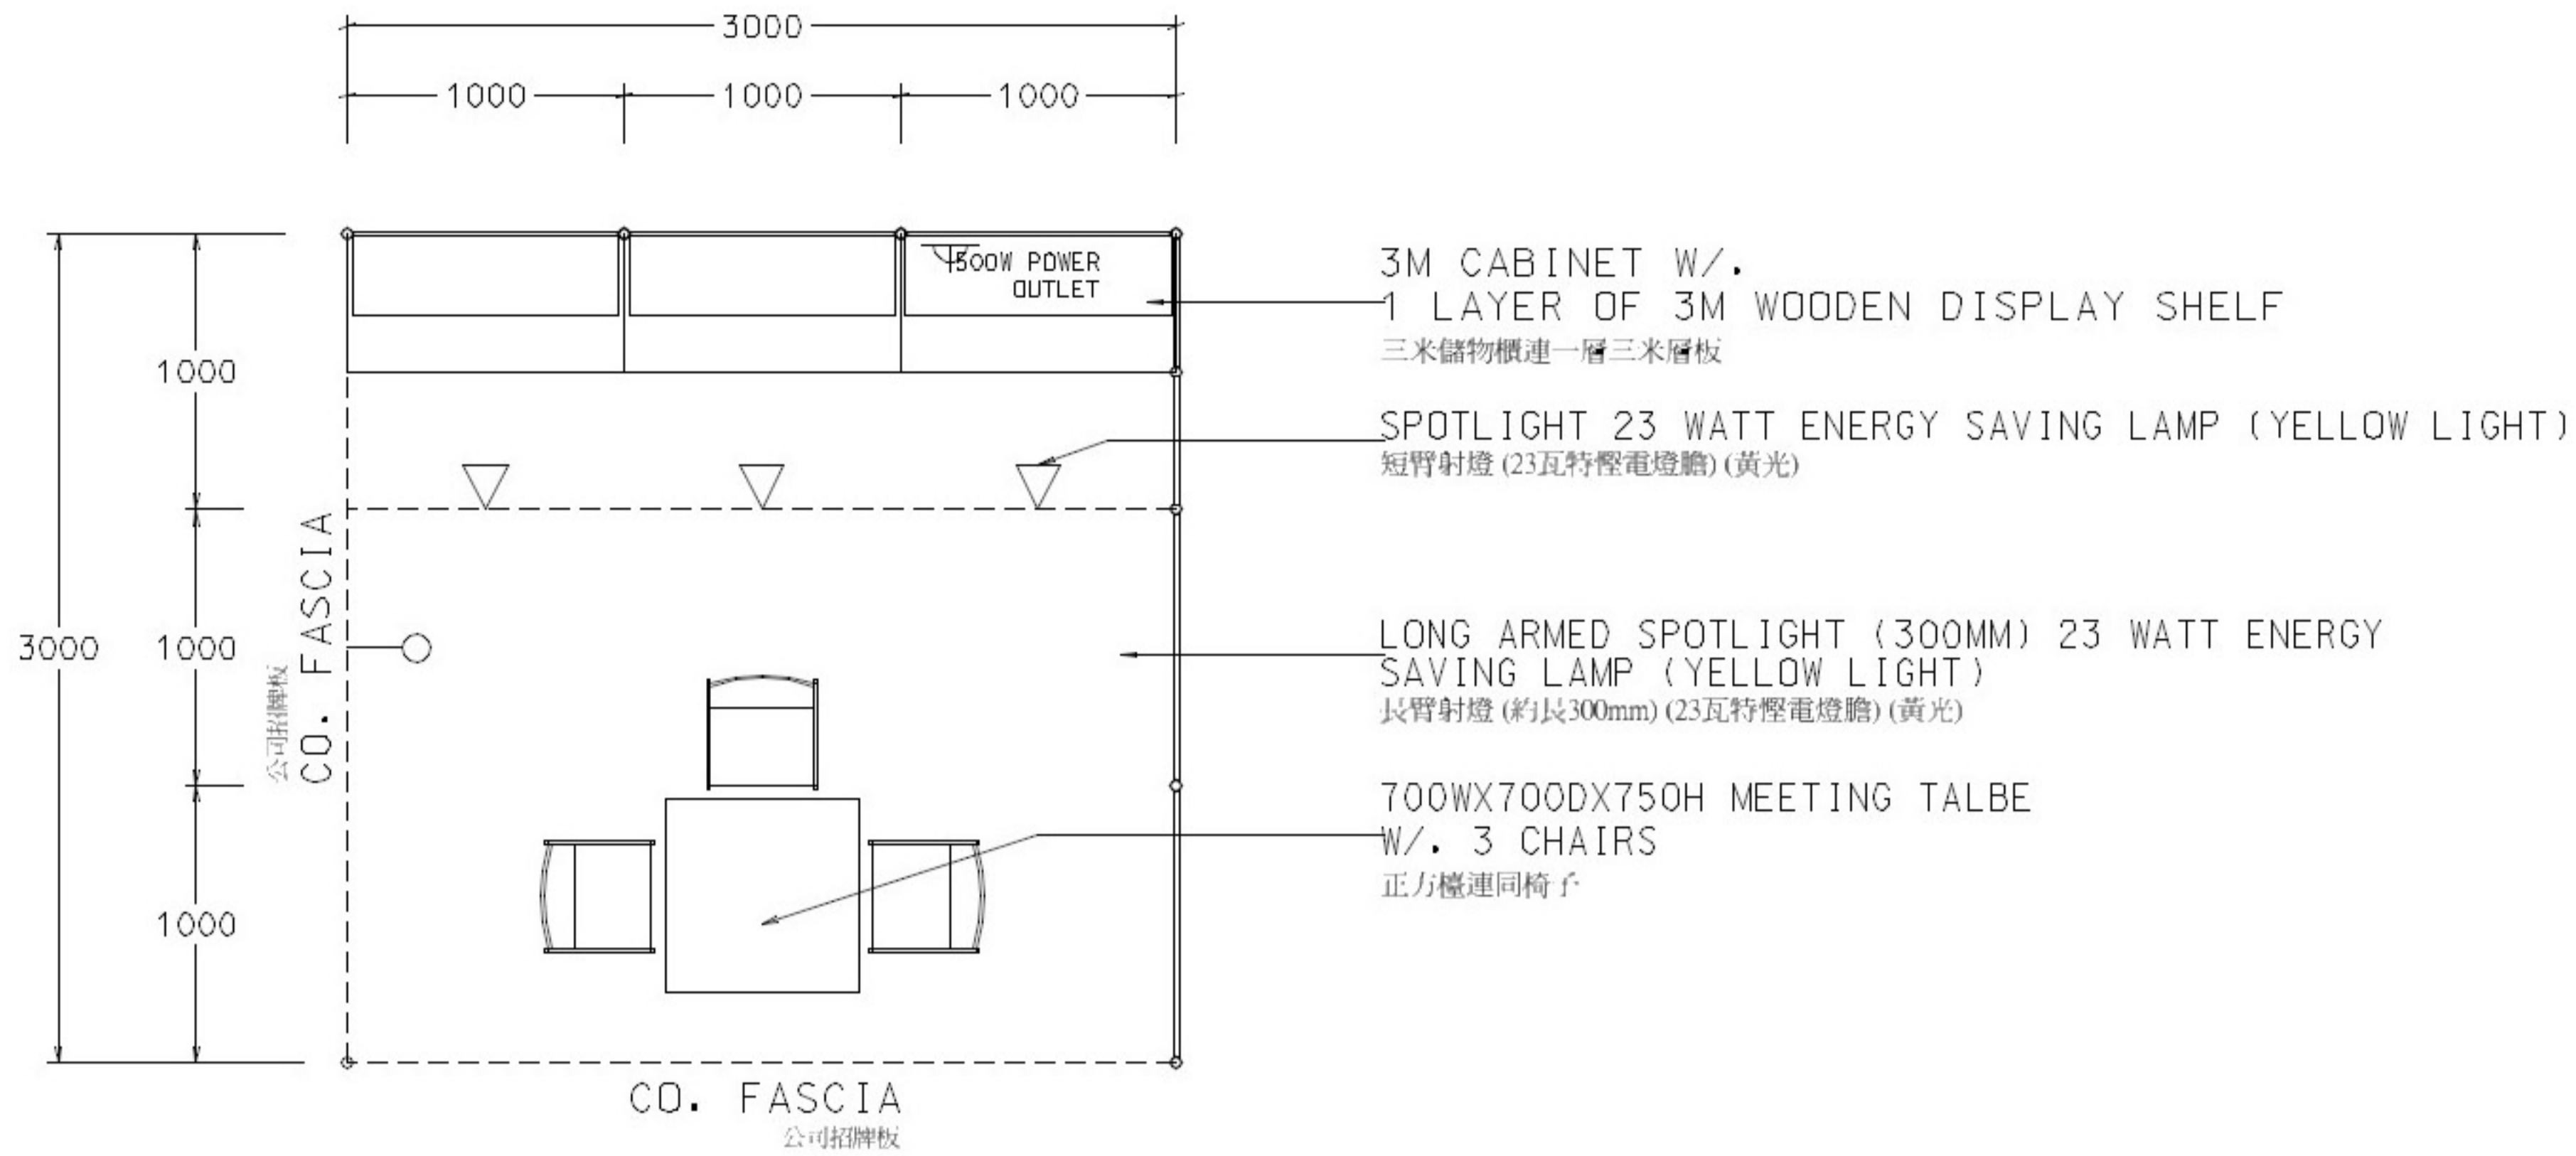

3M x 3M Standard Booth B (with socket)

三米乘三米標準攤位B (附設插座)

PLAN
平面圖

PERSPECTIVE
透視圖

ELEVATION
正面圖

BOOTH SPECIFICATIONS		QTY.
	1000W x 500D x 750H LOCKABLE CABINET 有鎖地櫃	3
	3000W x 300D WOODEN DISPLAY SHELF 陳列架	1
	SPOTLIGHT 23 WATT ENERGY SAVING LAMP (YELLOW LIGHT) 短臂射燈 (23瓦特省電燈膽) (黃光)	3
	LONG ARMED SPOTLIGHT (300MM) 23 WATT ENERGY SAVING LAMP (YELLOW LIGHT) 長臂射燈 (約長300mm) (23瓦特省電燈膽) (黃光)	1
	500W SOCKET 500瓦特插座	1
	700W x 700D x 750H MEETING TABLE 正方檯	1
	BLACK LEATHER CHAIR 椅子	3
	CEILING BEAM 天花橫樑	3M
	RUBBISH BIN & CARPET (9sqm.) 垃圾桶 & 地毯	

3M x 3M Corner Booth B (with socket)

三米乘三米角位攤位B (附設插座)

PLAN
平面圖

PERSPECTIVE
透視圖

ELEVATION
正面圖

BOOTH SPECIFICATIONS		QTY.
	1000W x 500D x 750H LOCKABLE CABINET 有鎖地櫃	3
	3000W x 300D WOODEN DISPLAY SHELF 陳列架	1
	SPOTLIGHT 23 WATT ENERGY SAVING LAMP (YELLOW LIGHT) 短臂射燈 (23瓦特慳電燈膽) (黃光)	3
	LONG ARMED SPOTLIGHT (300MM) 23 WATT ENERGY SAVING LAMP (YELLOW LIGHT) 長臂射燈 (約長300mm) (23瓦特慳電燈膽) (黃光)	1
	500W SOCKET 500瓦特插座	1
	700W x 700D x 750H MEETING TABLE 正方檯	1
	BLACK LEATHER CHAIR 椅子	3
	CEILING BEAM 天花橫樑	3M
	RUBBISH BIN & CARPET (9sqm.) 垃圾桶 & 地毯	

3M x 3M Corner Booth B (with socket)

三米乘三米角位攤位B (附設插座)

PLAN
平面圖

PERSPECTIVE
透視圖

ELEVATION
正面圖

BOOTH SPECIFICATIONS		QTY.
	1000W x 500D x 750H LOCKABLE CABINET 有鎖地櫃	3
	3000W x 300D WOODEN DISPLAY SHELF 陳列架	1
	SPOTLIGHT 23 WATT ENERGY SAVING LAMP (YELLOW LIGHT) 短臂射燈 (23瓦特燈電燈膽) (黃光)	3
	LONG ARMED SPOTLIGHT (300MM) 23 WATT ENERGY SAVING LAMP (YELLOW LIGHT) 長臂射燈 (約長300mm) (23瓦特燈電燈膽) (黃光)	1
	500W SOCKET 500瓦特插座	1
	700W x 700D x 750H MEETING TABLE 正方檯	1
	BLACK LEATHER CHAIR 椅子	3
	CEILING BEAM 天花橫樑	3M
	RUBBISH BIN & CARPET (9sqm.) 垃圾桶 & 地毯	