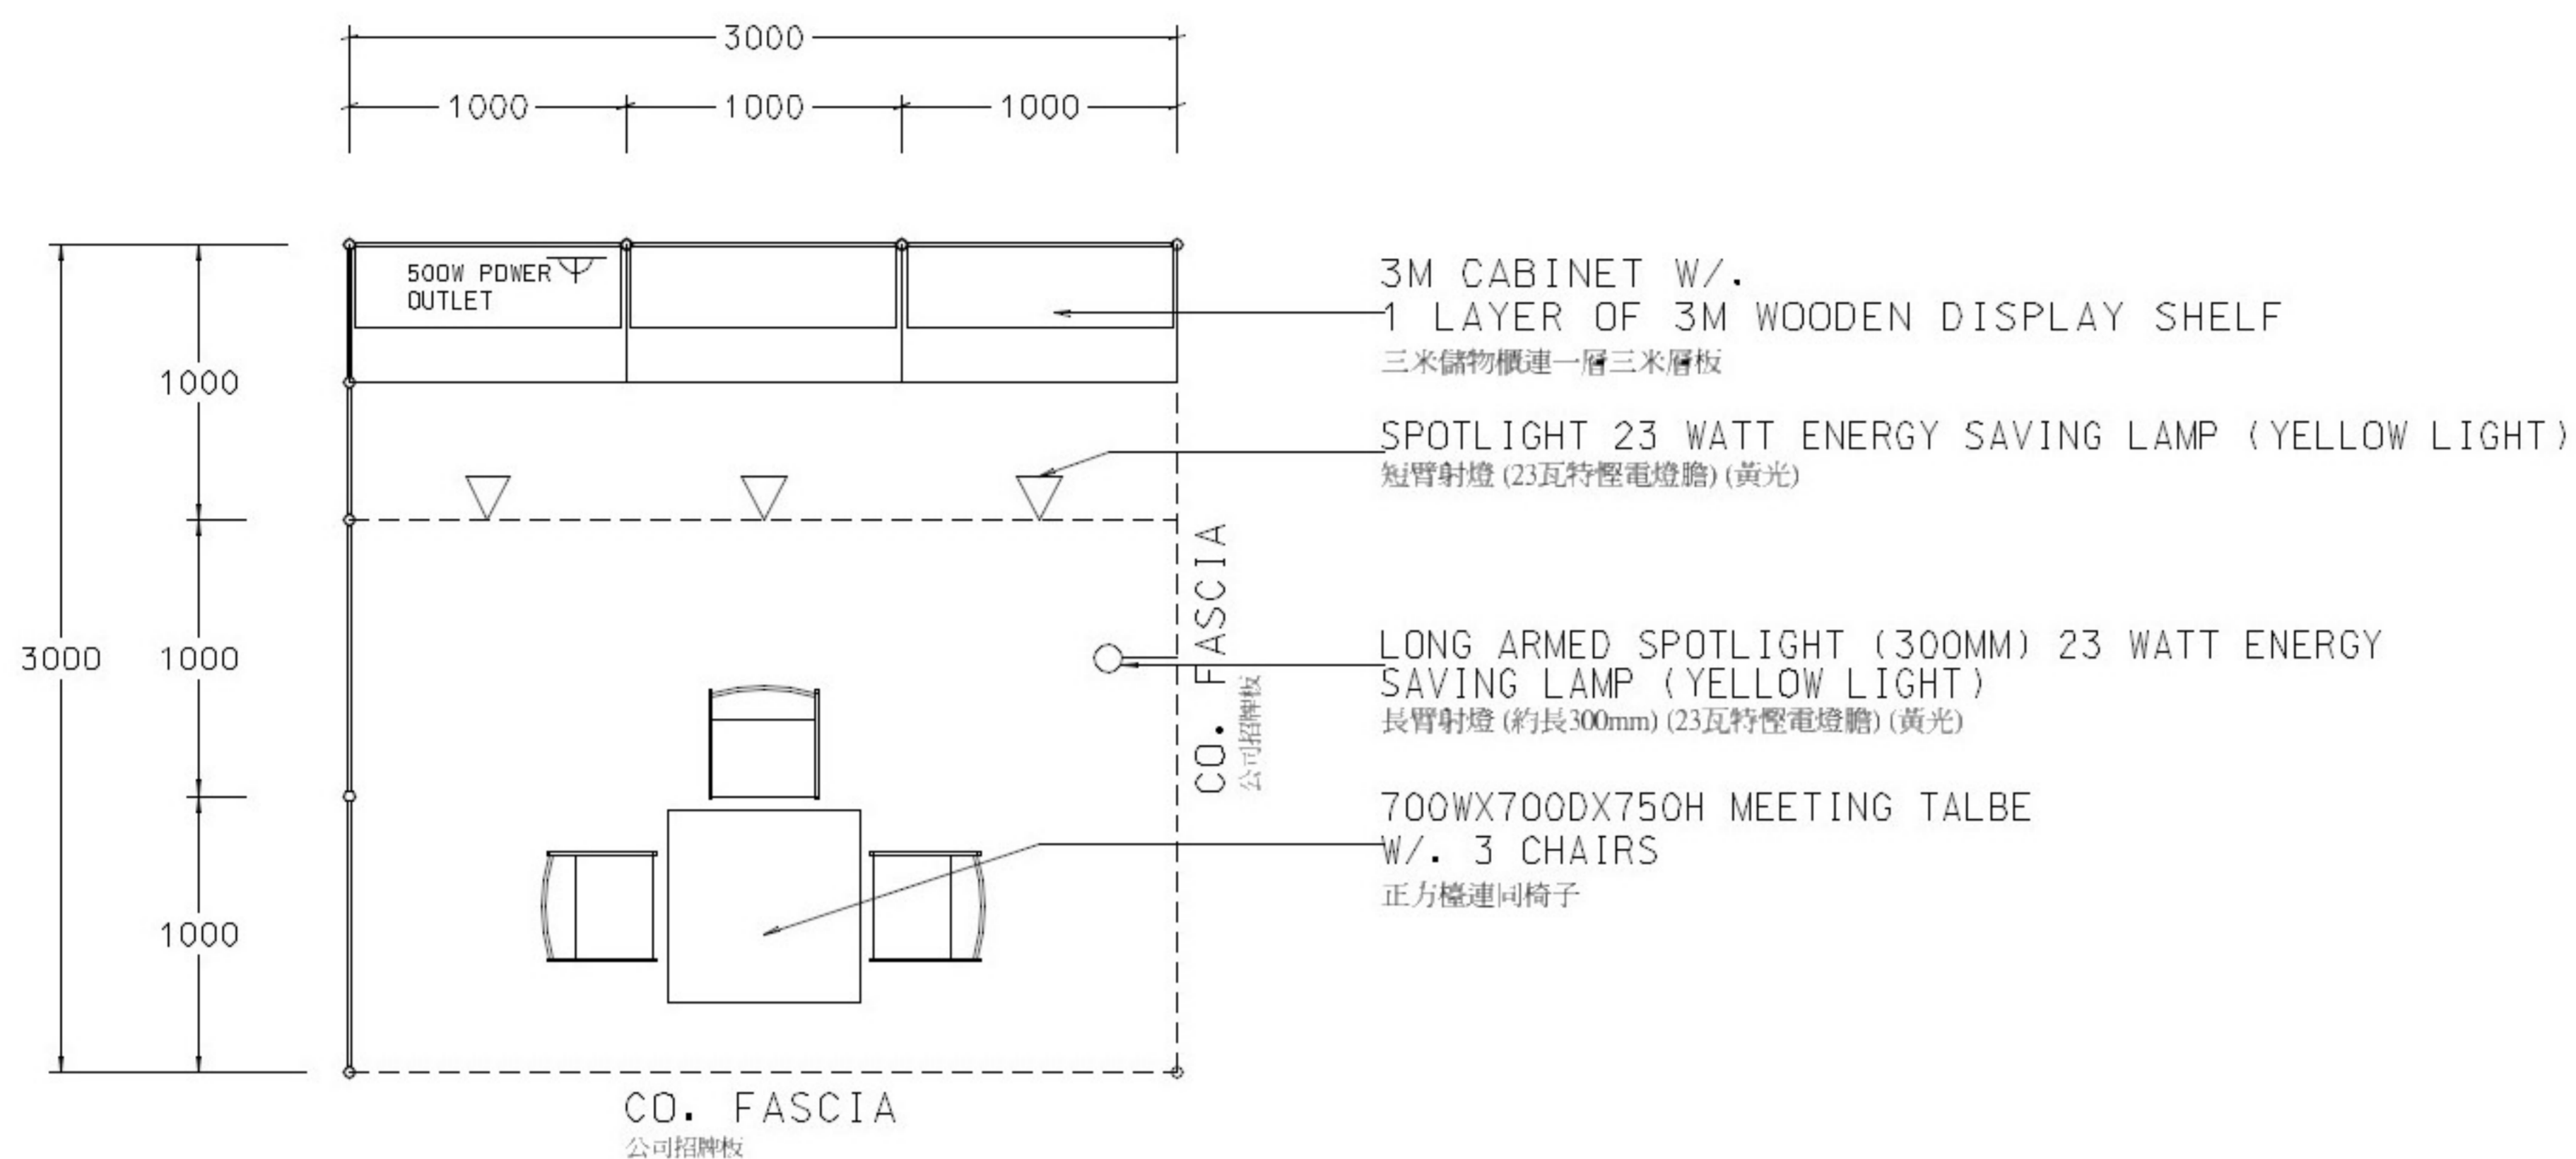

3M x 3M Standard Booth B (with socket)

三米乘三米標準攤位B (附設插座)

PLAN
平面圖

PERSPECTIVE
透視圖

ELEVATION
正面圖

BOOTH SPECIFICATIONS		QTY.
	1000W x 500D x 750H LOCKABLE CABINET 有鎖地櫃	3
	3000W x 300D WOODEN DISPLAY SHELF 陳列架	1
	SPOTLIGHT 23 WATT ENERGY SAVING LAMP (YELLOW LIGHT) 短臂射燈 (23瓦特省電燈膽) (黃光)	3
	LONG ARMED SPOTLIGHT (300MM) 23 WATT ENERGY SAVING LAMP (YELLOW LIGHT) 長臂射燈 (約長300mm) (23瓦特省電燈膽) (黃光)	1
	500W SOCKET 500瓦特插座	1
	700W x 700D x 750H MEETING TABLE 正方檯	1
	BLACK LEATHER CHAIR 椅子	3
	CEILING BEAM 天花橫樑	3M
	RUBBISH BIN & CARPET (9sqm.) 垃圾桶 & 地毯	

3M x 3M Corner Booth B (with socket)

三米乘三米角位攤位B (附設插座)

PLAN
平面圖

PERSPECTIVE
透視圖

ELEVATION
正面圖

BOOTH SPECIFICATIONS		QTY.
	1000W x 500D x 750H LOCKABLE CABINET 有鎖地櫃	3
	3000W x 300D WOODEN DISPLAY SHELF 陳列架	1
	SPOTLIGHT 23 WATT ENERGY SAVING LAMP (YELLOW LIGHT) 短臂射燈 (23瓦特慳電燈膽) (黃光)	3
	LONG ARMED SPOTLIGHT (300MM) 23 WATT ENERGY SAVING LAMP (YELLOW LIGHT) 長臂射燈 (約長300mm) (23瓦特慳電燈膽) (黃光)	1
	500W SOCKET 500瓦特插座	1
	700W x 700D x 750H MEETING TABLE 正方檯	1
	BLACK LEATHER CHAIR 椅子	3
	CEILING BEAM 天花橫樑	3M
	RUBBISH BIN & CARPET (9sqm.) 垃圾桶 & 地毯	

3M x 3M Corner Booth B (with socket)

三米乘三米角位攤位B (附設插座)

PLAN
平面圖

PERSPECTIVE
透視圖

ELEVATION
正面圖

BOOTH SPECIFICATIONS		QTY.
	1000W x 500D x 750H LOCKABLE CABINET 有鎖地櫃	3
	3000W x 300D WOODEN DISPLAY SHELF 陳列架	1
	SPOTLIGHT 23 WATT ENERGY SAVING LAMP (YELLOW LIGHT) 短臂射燈 (23瓦特燈電燈膽) (黃光)	3
	LONG ARMED SPOTLIGHT (300MM) 23 WATT ENERGY SAVING LAMP (YELLOW LIGHT) 長臂射燈 (約長300mm) (23瓦特燈電燈膽) (黃光)	1
	500W SOCKET 500瓦特插座	1
	700W x 700D x 750H MEETING TABLE 正方檯	1
	BLACK LEATHER CHAIR 椅子	3
	CEILING BEAM 天花橫樑	3M
	RUBBISH BIN & CARPET (9sqm.) 垃圾桶 & 地毯	