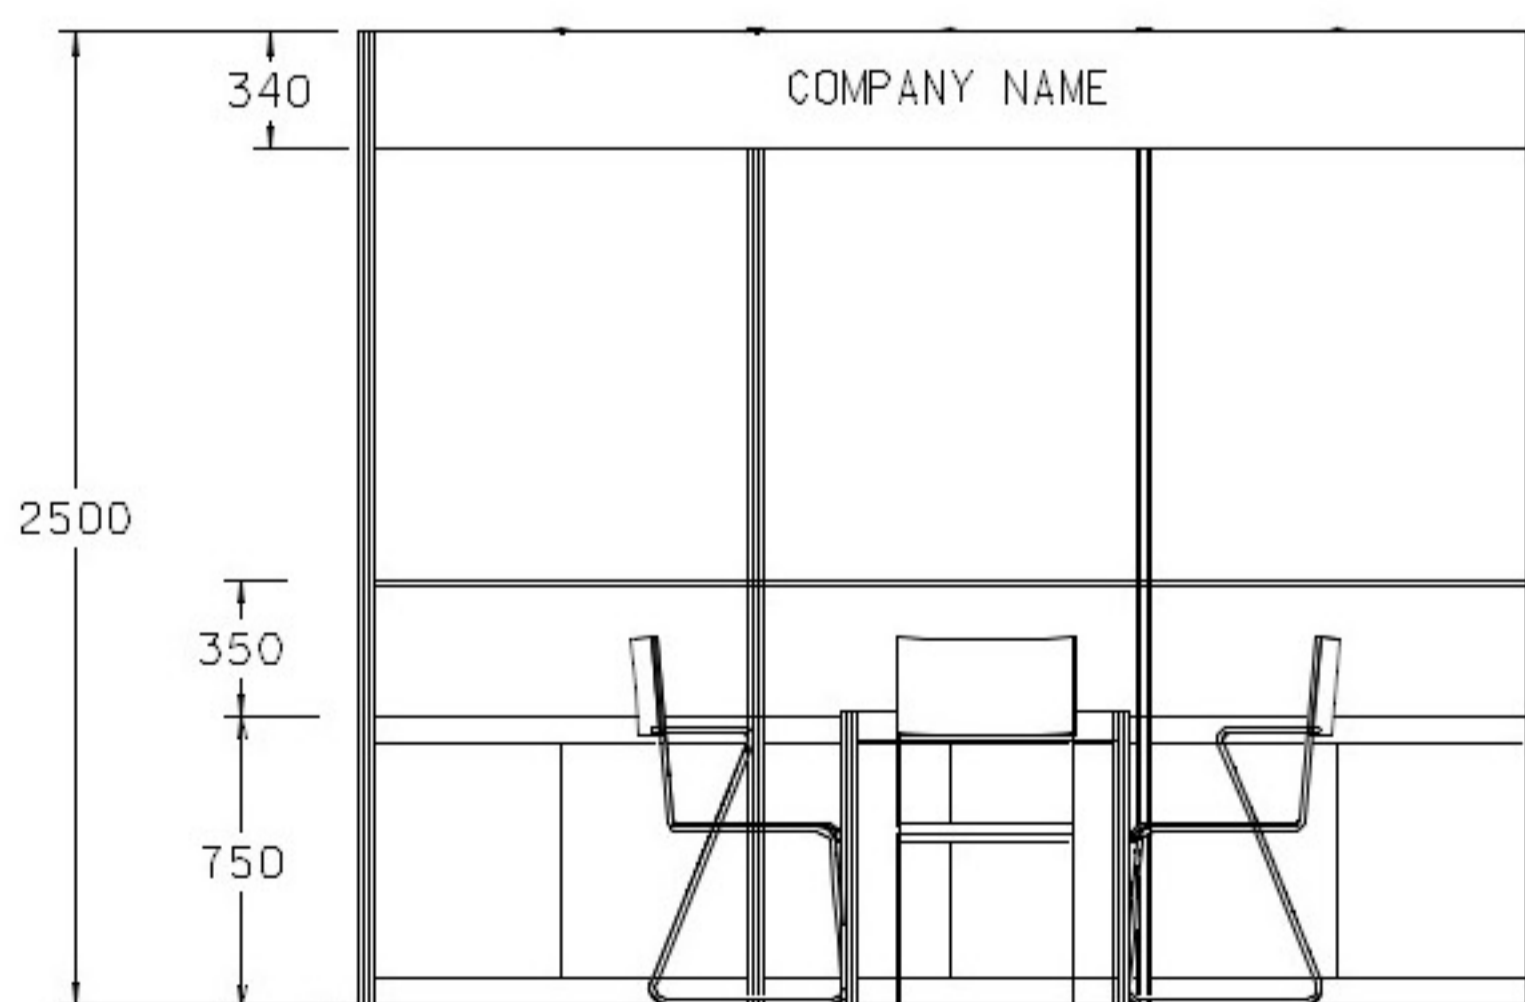

3M x 3M Standard Booth B (with socket)

三米乘三米標準攤位B (附設插座)

PLAN
平面圖

PERSPECTIVE
透視圖

ELEVATION
正面圖

BOOTH SPECIFICATIONS		QTY.
	1000W x 500D x 750H LOCKABLE CABINET 有鎖地櫃	3
	3000W x 300D WOODEN DISPLAY SHELF 陳列架	1
	SPOTLIGHT 23 WATT ENERGY SAVING LAMP (YELLOW LIGHT) 短臂射燈 (23瓦特省電燈膽) (黃光)	3
	LONG ARMED SPOTLIGHT (300MM) 23 WATT ENERGY SAVING LAMP (YELLOW LIGHT) 長臂射燈 (約長300mm) (23瓦特省電燈膽) (黃光)	1
	500W SOCKET 500瓦特插座	1
	700W x 700D x 750H MEETING TABLE 正方檯	1
	BLACK LEATHER CHAIR 椅子	3
	CEILING BEAM 天花橫樑	3M
	RUBBISH BIN & CARPET (9sqm.) 垃圾桶 & 地毯	

3M x 3M Corner Booth B (with socket)

三米乘三米角位攤位B (附設插座)

PLAN
平面圖

PERSPECTIVE
透視圖

ELEVATION
正面圖

BOOTH SPECIFICATIONS		QTY.
	1000W x 500D x 750H LOCKABLE CABINET 有鎖地櫃	3
	3000W x 300D WOODEN DISPLAY SHELF 陳列架	1
	SPOTLIGHT 23 WATT ENERGY SAVING LAMP (YELLOW LIGHT) 短臂射燈 (23瓦特慳電燈膽) (黃光)	3
	LONG ARMED SPOTLIGHT (300MM) 23 WATT ENERGY SAVING LAMP (YELLOW LIGHT) 長臂射燈 (約長300mm) (23瓦特慳電燈膽) (黃光)	1
	500W SOCKET 500瓦特插座	1
	700W x 700D x 750H MEETING TABLE 正方檯	1
	BLACK LEATHER CHAIR 椅子	3
	CEILING BEAM 天花橫樑	3M
	RUBBISH BIN & CARPET (9sqm.) 垃圾桶 & 地毯	

3M x 3M Corner Booth B (with socket)

三米乘三米角位攤位B (附設插座)

PLAN
平面圖

PERSPECTIVE
透視圖

ELEVATION
正面圖

BOOTH SPECIFICATIONS		QTY.
	1000W x 500D x 750H LOCKABLE CABINET 有鎖地櫃	3
	3000W x 300D WOODEN DISPLAY SHELF 陳列架	1
	SPOTLIGHT 23 WATT ENERGY SAVING LAMP (YELLOW LIGHT) 短臂射燈 (23瓦特燈電燈膽) (黃光)	3
	LONG ARMED SPOTLIGHT (300MM) 23 WATT ENERGY SAVING LAMP (YELLOW LIGHT) 長臂射燈 (約長300mm) (23瓦特燈電燈膽) (黃光)	1
	500W SOCKET 500瓦特插座	1
	700W x 700D x 750H MEETING TABLE 正方檯	1
	BLACK LEATHER CHAIR 椅子	3
	CEILING BEAM 天花橫樑	3M
	RUBBISH BIN & CARPET (9sqm.) 垃圾桶 & 地毯	