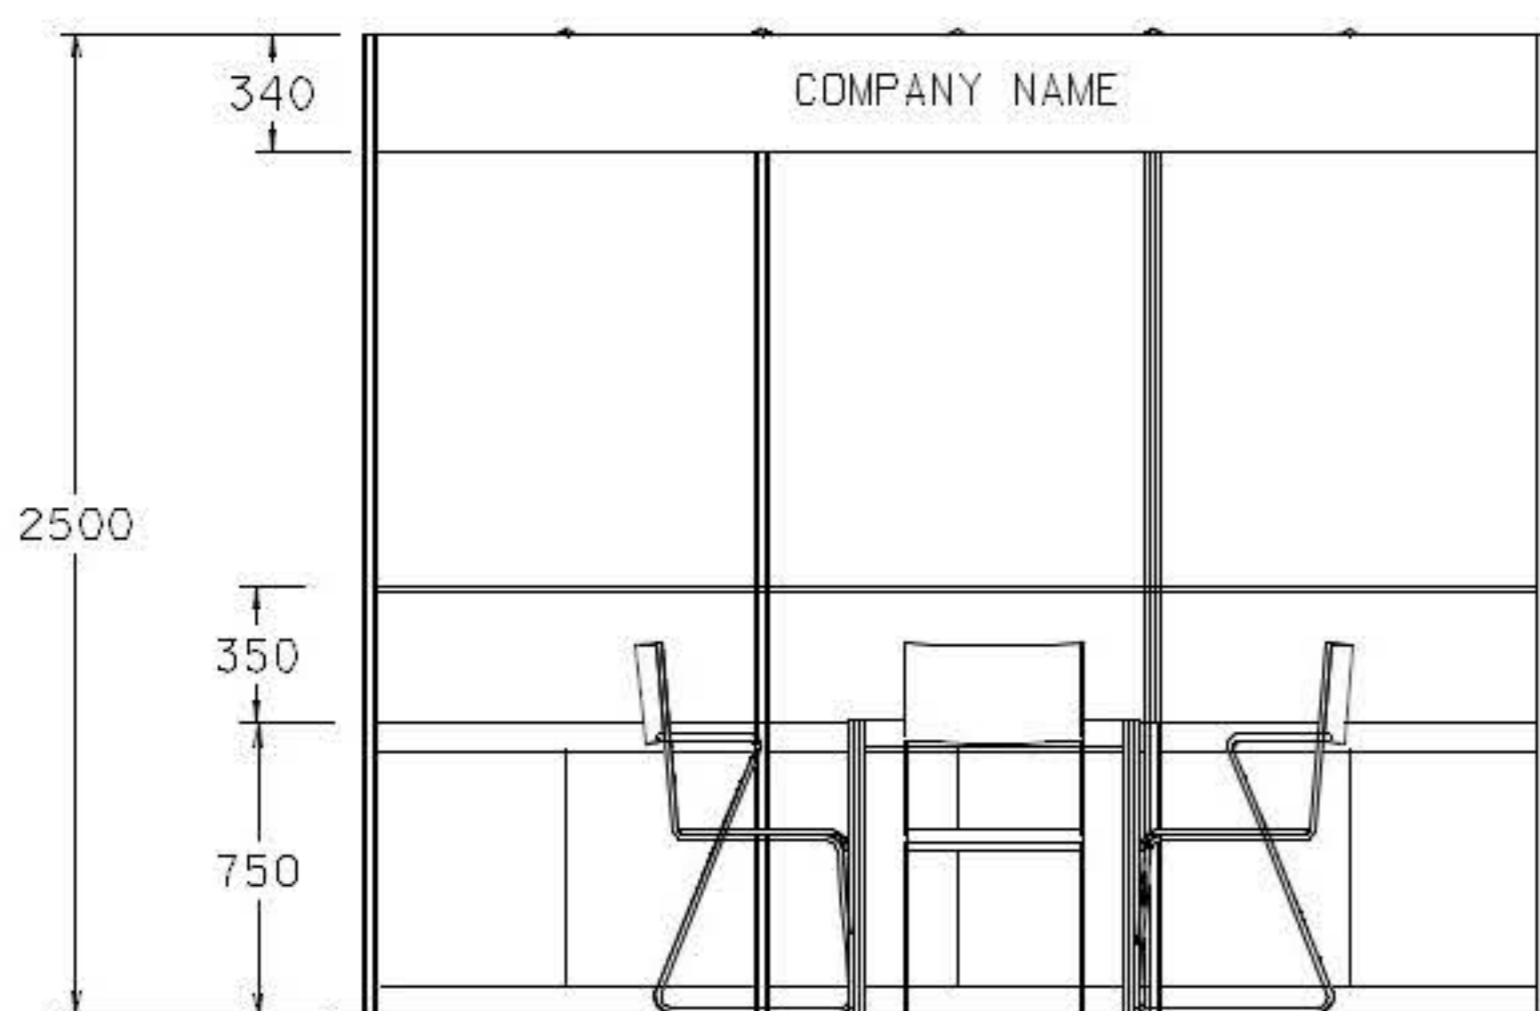

3M x 3M Standard Booth B (with socket)

三米乘三米標準攤位B (附設插座)

PLAN
平面圖

PERSPECTIVE
透視圖

ELEVATION
正面圖

BOOTH SPECIFICATIONS		QTY.
	1000W x 500D x 750H LOCKABLE CABINET 有鎖地櫃	3
	3000W x 300D WOODEN DISPLAY SHELF 陳列架	1
	SPOTLIGHT 23 WATT ENERGY SAVING LAMP (YELLOW LIGHT) 短臂射燈 (23瓦特省電燈膽) (黃光)	3
	LONG ARMED SPOTLIGHT (300MM) 23 WATT ENERGY SAVING LAMP (YELLOW LIGHT) 長臂射燈 (約長300mm) (23瓦特省電燈膽) (黃光)	1
	500W SOCKET 500瓦特插座	1
	700W x 700D x 750H MEETING TABLE 正方檯	1
	BLACK LEATHER CHAIR 椅子	3
	CEILING BEAM 天花橫樑	3M
	RUBBISH BIN & CARPET (9sqm.) 垃圾桶 & 地毯	

3M x 3M Corner Booth B (with socket)

三米乘三米角位攤位B (附設插座)

PLAN
平面圖

PERSPECTIVE
透視圖

ELEVATION
正面圖

BOOTH SPECIFICATIONS		QTY.
	1000W x 500D x 750H LOCKABLE CABINET 有鎖地櫃	3
	3000W x 300D WOODEN DISPLAY SHELF 陳列架	1
	SPOTLIGHT 23 WATT ENERGY SAVING LAMP (YELLOW LIGHT) 短臂射燈 (23瓦特慳電燈膽) (黃光)	3
	LONG ARMED SPOTLIGHT (300MM) 23 WATT ENERGY SAVING LAMP (YELLOW LIGHT) 長臂射燈 (約長300mm) (23瓦特慳電燈膽) (黃光)	1
	500W SOCKET 500瓦特插座	1
	700W x 700D x 750H MEETING TABLE 正方檯	1
	BLACK LEATHER CHAIR 椅子	3
	CEILING BEAM 天花橫樑	3M
	RUBBISH BIN & CARPET (9sqm.) 垃圾桶 & 地毯	

3M x 3M Corner Booth B (with socket)

三米乘三米角位攤位B (附設插座)

PLAN
平面圖

PERSPECTIVE
透視圖

ELEVATION
正面圖

BOOTH SPECIFICATIONS		QTY.
	1000W x 500D x 750H LOCKABLE CABINET 有鎖地櫃	3
	3000W x 300D WOODEN DISPLAY SHELF 陳列架	1
	SPOTLIGHT 23 WATT ENERGY SAVING LAMP (YELLOW LIGHT) 短臂射燈 (23瓦特燈電燈膽) (黃光)	3
	LONG ARMED SPOTLIGHT (300MM) 23 WATT ENERGY SAVING LAMP (YELLOW LIGHT) 長臂射燈 (約長300mm) (23瓦特燈電燈膽) (黃光)	1
	500W SOCKET 500瓦特插座	1
	700W x 700D x 750H MEETING TABLE 正方檯	1
	BLACK LEATHER CHAIR 椅子	3
	CEILING BEAM 天花橫樑	3M
	RUBBISH BIN & CARPET (9sqm.) 垃圾桶 & 地毯	