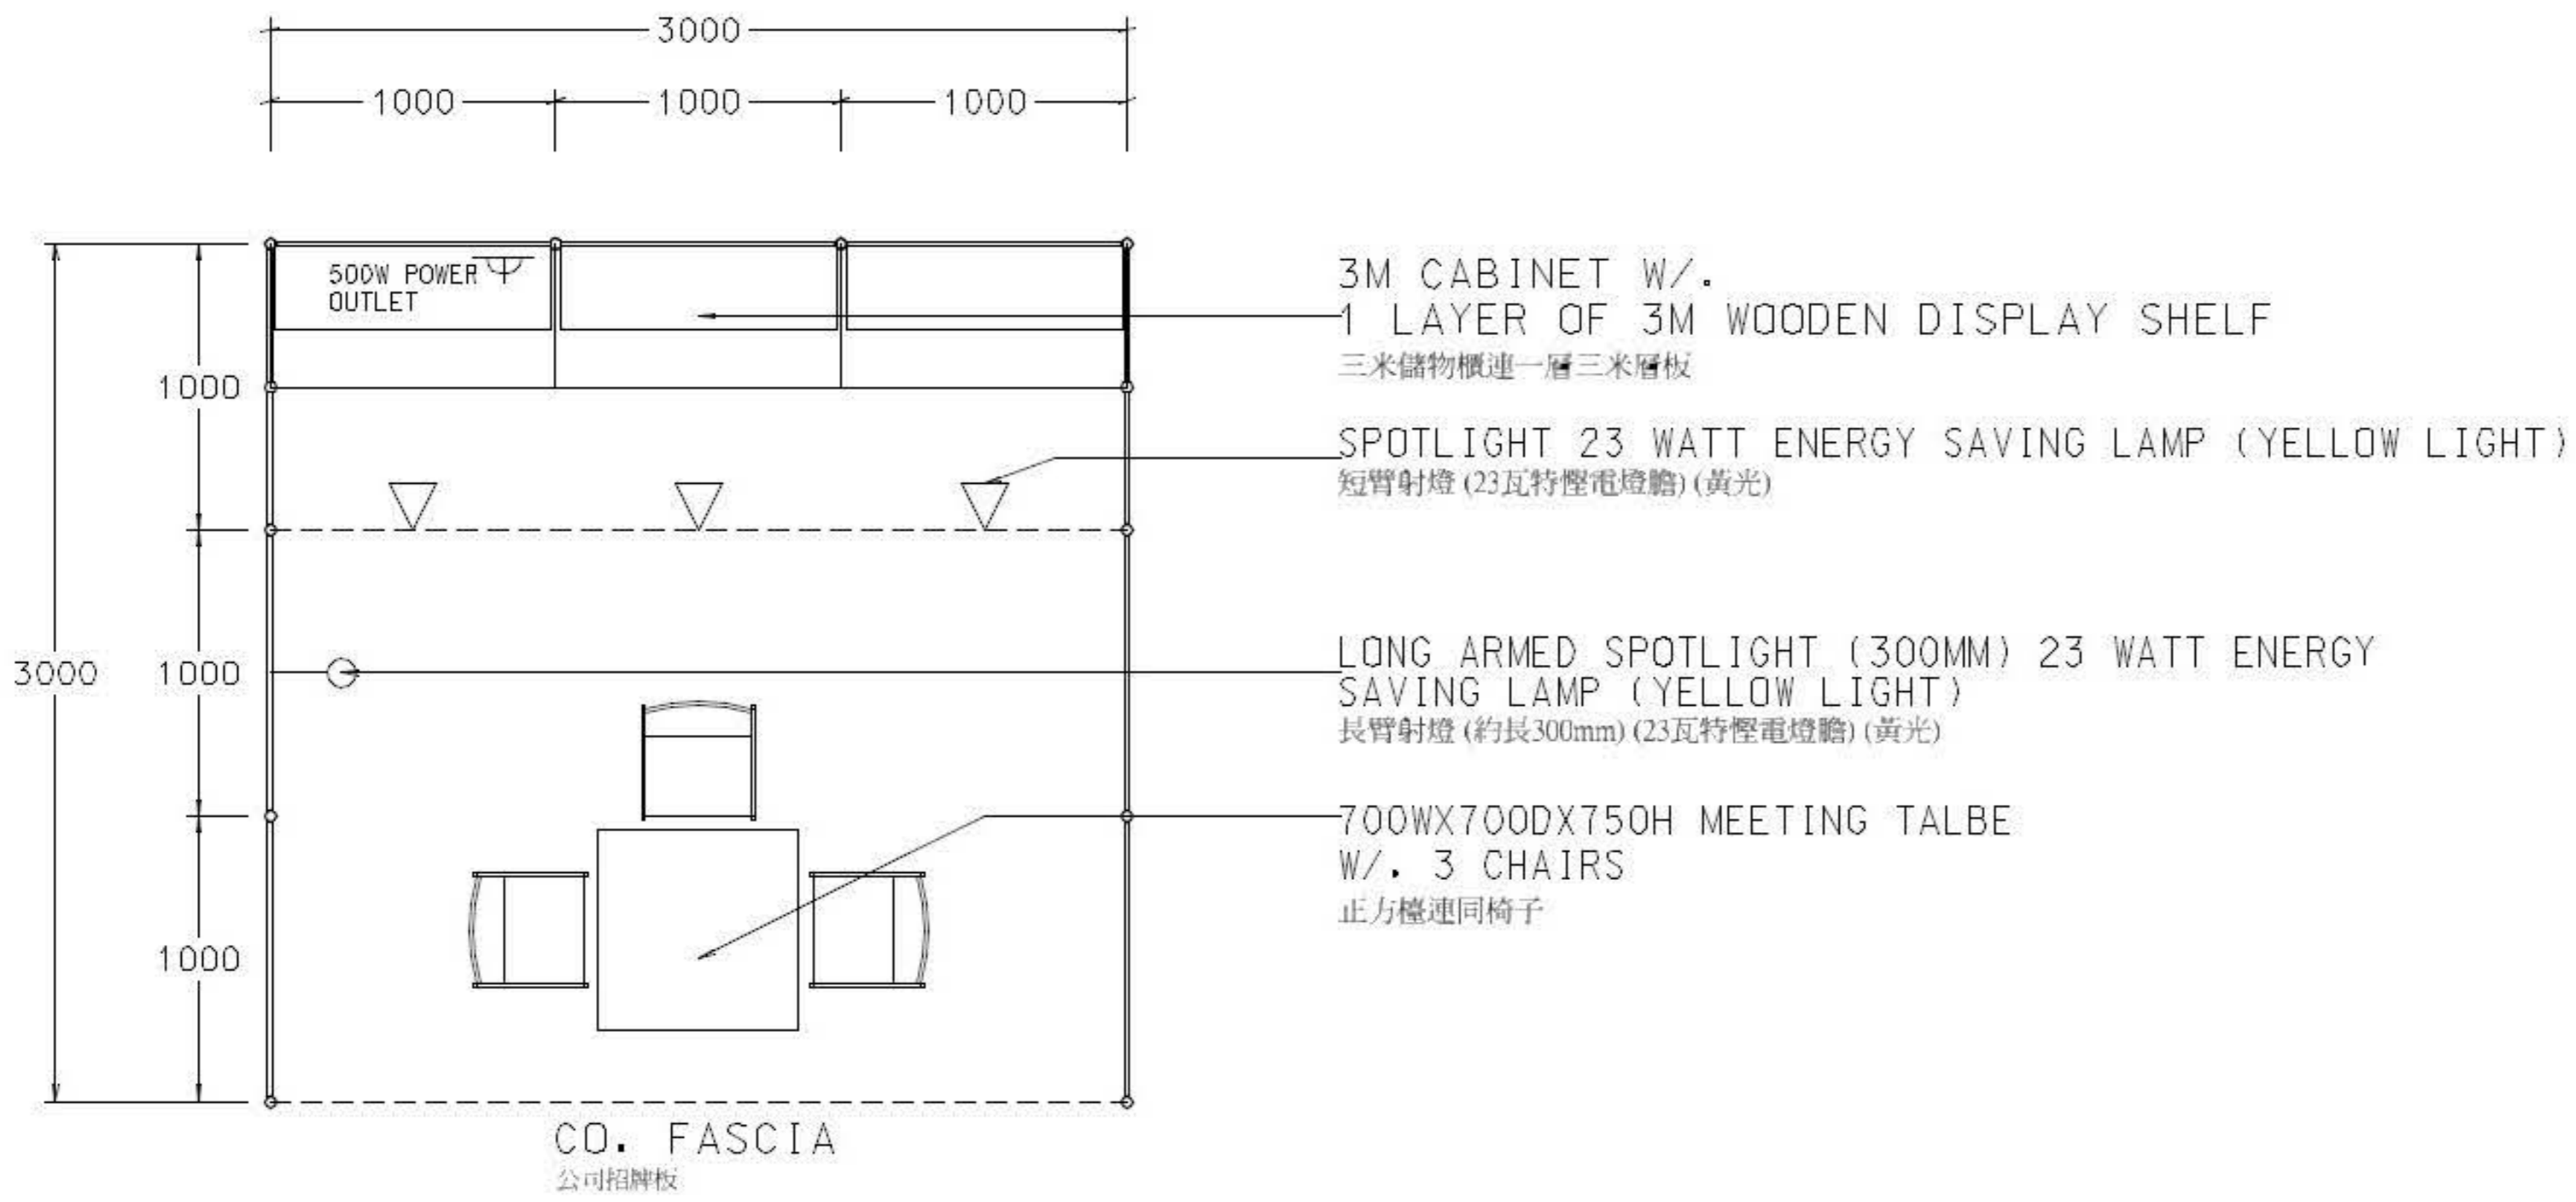

3M x 3M Standard Booth B (with socket)

三米乘三米標準攤位B (附設插座)

PLAN
平面圖

PERSPECTIVE
透視圖

ELEVATION
正面圖

BOOTH SPECIFICATIONS		QTY.
	1000W x 500D x 750H LOCKABLE CABINET 有鎖地櫃	3
	3000W x 300D WOODEN DISPLAY SHELF 陳列架	1
	SPOTLIGHT 23 WATT ENERGY SAVING LAMP (YELLOW LIGHT) 短臂射燈 (23瓦特省電燈膽) (黃光)	3
	LONG ARMED SPOTLIGHT (300MM) 23 WATT ENERGY SAVING LAMP (YELLOW LIGHT) 長臂射燈 (約長300mm) (23瓦特省電燈膽) (黃光)	1
	500W SOCKET 500瓦特插座	1
	700W x 700D x 750H MEETING TABLE 正方檯	1
	BLACK LEATHER CHAIR 椅子	3
	CEILING BEAM 天花橫樑	3M
	RUBBISH BIN & CARPET (9sqm.) 垃圾桶 & 地毯	

3M x 3M Corner Booth B (with socket)

三米乘三米角位攤位B (附設插座)

PLAN
平面圖

PERSPECTIVE
透視圖

ELEVATION
正面圖

BOOTH SPECIFICATIONS		QTY.
	1000W x 500D x 750H LOCKABLE CABINET 有鎖地櫃	3
	3000W x 300D WOODEN DISPLAY SHELF 陳列架	1
	SPOTLIGHT 23 WATT ENERGY SAVING LAMP (YELLOW LIGHT) 短臂射燈 (23瓦特慳電燈膽) (黃光)	3
	LONG ARMED SPOTLIGHT (300MM) 23 WATT ENERGY SAVING LAMP (YELLOW LIGHT) 長臂射燈 (約長300mm) (23瓦特慳電燈膽) (黃光)	1
	500W SOCKET 500瓦特插座	1
	700W x 700D x 750H MEETING TABLE 正方檯	1
	BLACK LEATHER CHAIR 椅子	3
	CEILING BEAM 天花橫樑	3M
	RUBBISH BIN & CARPET (9sqm.) 垃圾桶 & 地毯	

3M x 3M Corner Booth B (with socket)

三米乘三米角位攤位B (附設插座)

PLAN
平面圖

PERSPECTIVE
透視圖

ELEVATION
正面圖

BOOTH SPECIFICATIONS		QTY.
	1000W x 500D x 750H LOCKABLE CABINET 有鎖地櫃	3
	3000W x 300D WOODEN DISPLAY SHELF 陳列架	1
	SPOTLIGHT 23 WATT ENERGY SAVING LAMP (YELLOW LIGHT) 短臂射燈 (23瓦特燈電燈膽) (黃光)	3
	LONG ARMED SPOTLIGHT (300MM) 23 WATT ENERGY SAVING LAMP (YELLOW LIGHT) 長臂射燈 (約長300mm) (23瓦特燈電燈膽) (黃光)	1
	500W SOCKET 500瓦特插座	1
	700W x 700D x 750H MEETING TABLE 正方檯	1
	BLACK LEATHER CHAIR 椅子	3
	CEILING BEAM 天花橫樑	3M
	RUBBISH BIN & CARPET (9sqm.) 垃圾桶 & 地毯	