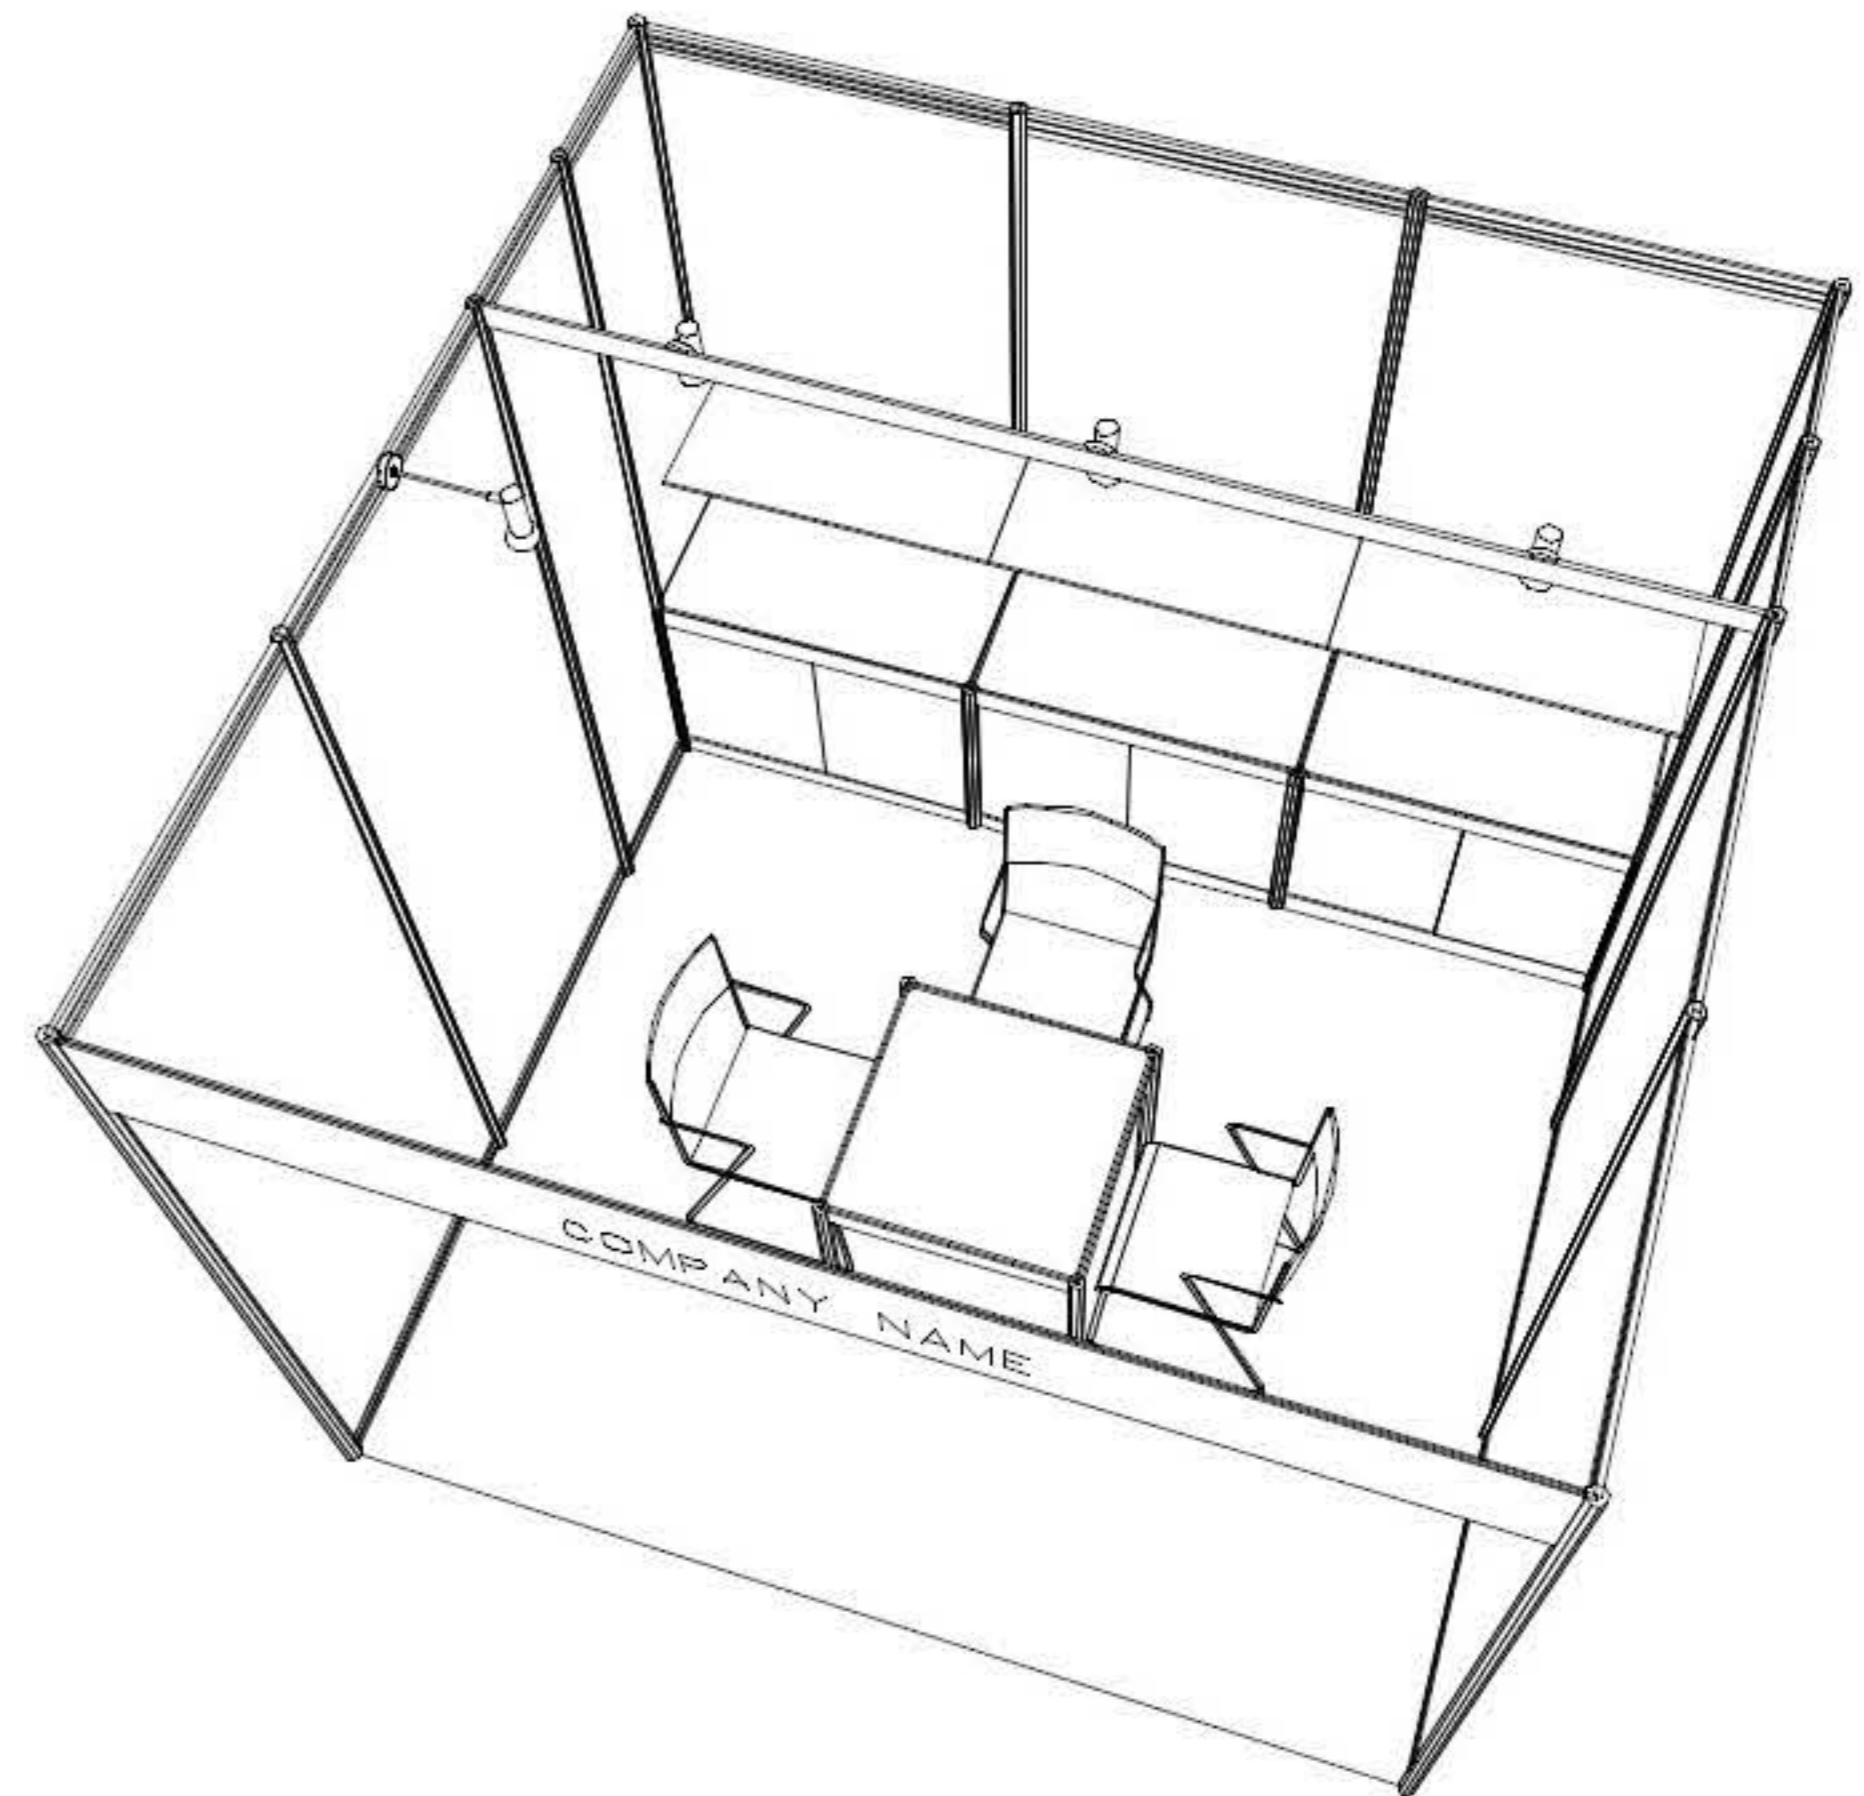

3M x 3M Standard Booth B (with socket)

三米乘三米標準攤位B (附設插座)

PLAN
平面圖

PERSPECTIVE
透視圖

ELEVATION
正面圖

BOOTH SPECIFICATIONS		QTY.
	1000W x 500D x 750H LOCKABLE CABINET 有鎖地櫃	3
	3000W x 300D WOODEN DISPLAY SHELF 陳列架	1
	SPOTLIGHT 23 WATT ENERGY SAVING LAMP (YELLOW LIGHT) 短臂射燈 (23瓦特省電燈膽) (黃光)	3
	LONG ARMED SPOTLIGHT (300MM) 23 WATT ENERGY SAVING LAMP (YELLOW LIGHT) 長臂射燈 (約長300mm) (23瓦特省電燈膽) (黃光)	1
	500W SOCKET 500瓦特插座	1
	700W x 700D x 750H MEETING TABLE 正方檯	1
	BLACK LEATHER CHAIR 椅子	3
	CEILING BEAM 天花橫樑	3M
	RUBBISH BIN & CARPET (9sqm.) 垃圾桶 & 地毯	

3M x 3M Corner Booth B (with socket)

三米乘三米角位攤位B (附設插座)

PLAN
平面圖

PERSPECTIVE
透視圖

ELEVATION
正面圖

BOOTH SPECIFICATIONS		QTY.
	1000W x 500D x 750H LOCKABLE CABINET 有鎖地櫃	3
	3000W x 300D WOODEN DISPLAY SHELF 陳列架	1
	SPOTLIGHT 23 WATT ENERGY SAVING LAMP (YELLOW LIGHT) 短臂射燈 (23瓦特慳電燈膽) (黃光)	3
	LONG ARMED SPOTLIGHT (300MM) 23 WATT ENERGY SAVING LAMP (YELLOW LIGHT) 長臂射燈 (約長300mm) (23瓦特慳電燈膽) (黃光)	1
	500W SOCKET 500瓦特插座	1
	700W x 700D x 750H MEETING TABLE 正方檯	1
	BLACK LEATHER CHAIR 椅子	3
	CEILING BEAM 天花橫樑	3M
	RUBBISH BIN & CARPET (9sqm.) 垃圾桶 & 地毯	

3M x 3M Corner Booth B (with socket)

三米乘三米角位攤位B (附設插座)

PLAN
平面圖

PERSPECTIVE
透視圖

ELEVATION
正面圖

BOOTH SPECIFICATIONS		QTY.
	1000W x 500D x 750H LOCKABLE CABINET 有鎖地櫃	3
	3000W x 300D WOODEN DISPLAY SHELF 陳列架	1
	SPOTLIGHT 23 WATT ENERGY SAVING LAMP (YELLOW LIGHT) 短臂射燈 (23瓦特燈電燈膽) (黃光)	3
	LONG ARMED SPOTLIGHT (300MM) 23 WATT ENERGY SAVING LAMP (YELLOW LIGHT) 長臂射燈 (約長300mm) (23瓦特燈電燈膽) (黃光)	1
	500W SOCKET 500瓦特插座	1
	700W x 700D x 750H MEETING TABLE 正方檯	1
	BLACK LEATHER CHAIR 椅子	3
	CEILING BEAM 天花橫樑	3M
	RUBBISH BIN & CARPET (9sqm.) 垃圾桶 & 地毯	