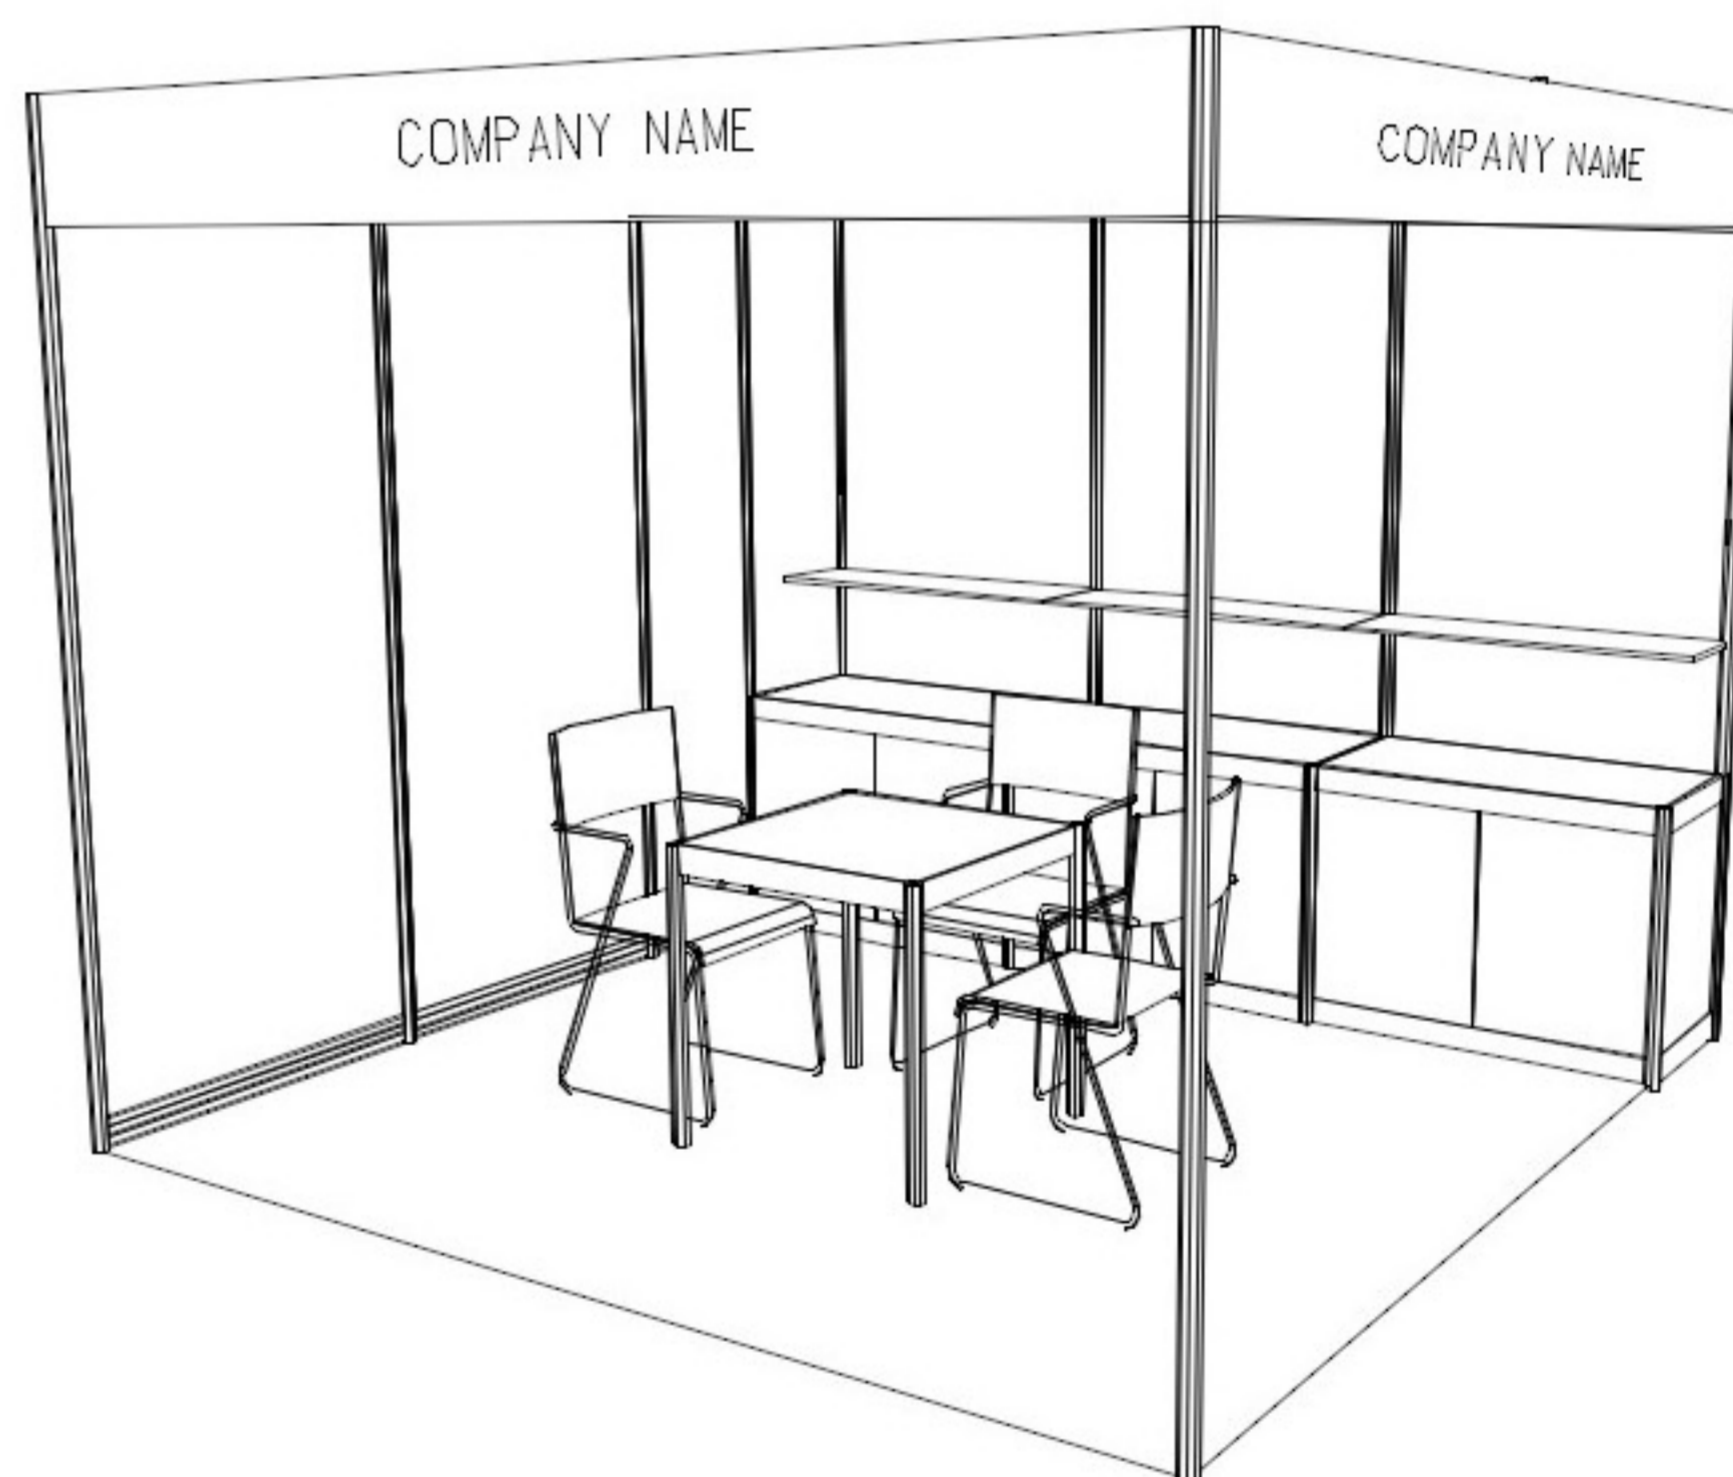

3M x 3M Standard Booth B (with socket)

三米乘三米標準攤位B (附設插座)

PLAN
平面圖

PERSPECTIVE
透視圖

ELEVATION
正面圖

BOOTH SPECIFICATIONS		QTY.
	1000W x 500D x 750H LOCKABLE CABINET 有鎖地櫃	3
	3000W x 300D WOODEN DISPLAY SHELF 陳列架	1
	SPOTLIGHT 23 WATT ENERGY SAVING LAMP (YELLOW LIGHT) 短臂射燈 (23瓦特省電燈膽) (黃光)	3
	LONG ARMED SPOTLIGHT (300MM) 23 WATT ENERGY SAVING LAMP (YELLOW LIGHT) 長臂射燈 (約長300mm) (23瓦特省電燈膽) (黃光)	1
	500W SOCKET 500瓦特插座	1
	700W x 700D x 750H MEETING TABLE 正方檯	1
	BLACK LEATHER CHAIR 椅子	3
	CEILING BEAM 天花橫樑	3M
	RUBBISH BIN & CARPET (9sqm.) 垃圾桶 & 地毯	

3M x 3M Corner Booth B (with socket)

三米乘三米角位攤位B (附設插座)

PLAN
平面圖

PERSPECTIVE
透視圖

ELEVATION
正面圖

BOOTH SPECIFICATIONS		QTY.
	1000W x 500D x 750H LOCKABLE CABINET 有鎖地櫃	3
	3000W x 300D WOODEN DISPLAY SHELF 陳列架	1
	SPOTLIGHT 23 WATT ENERGY SAVING LAMP (YELLOW LIGHT) 短臂射燈 (23瓦特慳電燈膽) (黃光)	3
	LONG ARMED SPOTLIGHT (300MM) 23 WATT ENERGY SAVING LAMP (YELLOW LIGHT) 長臂射燈 (約長300mm) (23瓦特慳電燈膽) (黃光)	1
	500W SOCKET 500瓦特插座	1
	700W x 700D x 750H MEETING TABLE 正方檯	1
	BLACK LEATHER CHAIR 椅子	3
	CEILING BEAM 天花橫樑	3M
	RUBBISH BIN & CARPET (9sqm.) 垃圾桶 & 地毯	

3M x 3M Corner Booth B (with socket)

三米乘三米角位攤位B (附設插座)

PLAN
平面圖

PERSPECTIVE
透視圖

ELEVATION
正面圖

BOOTH SPECIFICATIONS		QTY.
	1000W x 500D x 750H LOCKABLE CABINET 有鎖地櫃	3
	3000W x 300D WOODEN DISPLAY SHELF 陳列架	1
	SPOTLIGHT 23 WATT ENERGY SAVING LAMP (YELLOW LIGHT) 短臂射燈 (23瓦特燈電燈膽) (黃光)	3
	LONG ARMED SPOTLIGHT (300MM) 23 WATT ENERGY SAVING LAMP (YELLOW LIGHT) 長臂射燈 (約長300mm) (23瓦特燈電燈膽) (黃光)	1
	500W SOCKET 500瓦特插座	1
	700W x 700D x 750H MEETING TABLE 正方檯	1
	BLACK LEATHER CHAIR 椅子	3
	CEILING BEAM 天花橫樑	3M
	RUBBISH BIN & CARPET (9sqm.) 垃圾桶 & 地毯	