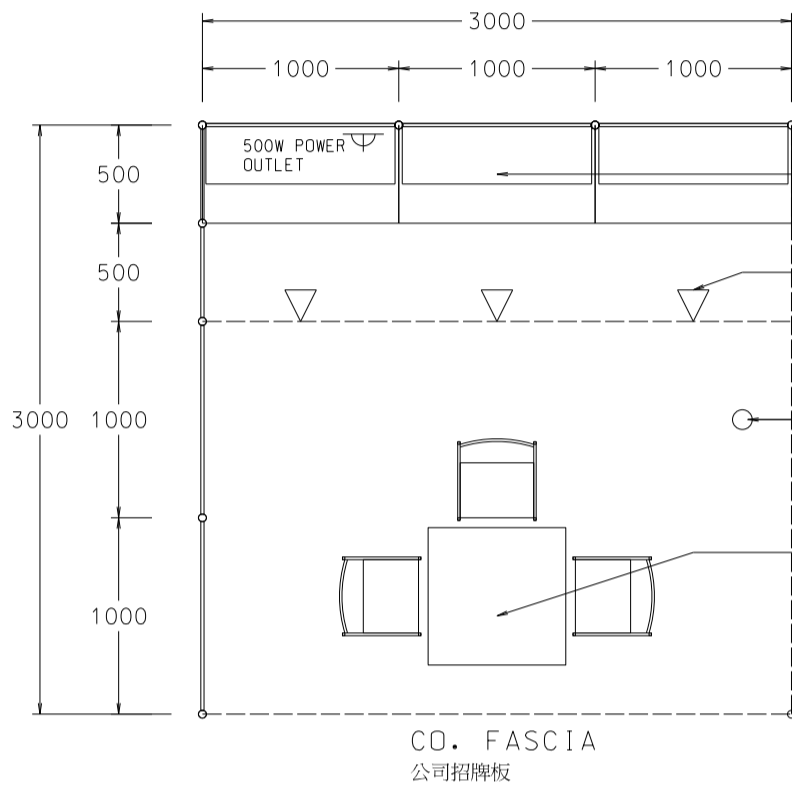

Hong Kong International Medical and Healthcare Fair

香港國際醫療及保健展

3M x 3M Right Corner Booth B (with socket)

三米乘三米右邊角位攤位 B (附設插座)

3M CABINET W/.1 LAYER OF 3M WOODEN DISPLAY SHELF
三米儲物櫃連一層三米層板

SPOTLIGHT 13 WATT LED LAMP (YELLOW LIGHT)
短臂射燈 (13瓦特LED燈膽)(黃光)

LONG ARMED SPOTLIGHT (300MM) 13 WATT LED LAMP (YELLOW LIGHT)
長臂射燈 (約長300mm) (13瓦特LED燈膽)(黃光)

700WX700DX750H MEETING TABLE W/. 3 CHAIRS
正方檯連同椅子

CO. FASCIA
公司招牌板

PLAN
平面圖

PERSPECTIVE
透視圖

ELEVATION
正面圖

BOOTH SPECIFICATIONS		QTY.
	1000W x 500D x 750H LOCKABLE CABINET 有鎖地櫃	3
	3000W x 300D WOODEN DISPLAY SHELF 陳列架	1
	13W LED LAMP SPOTLIGHT (YELLOW LIGHT) 13瓦特LED燈膽短臂射燈 (黃光)	3
	13W LED LAMP LONGARMED SPOTLIGHT (300MM) (YELLOW LIGHT) 13瓦特LED燈膽長臂射燈 (約長300mm)(黃光)	1
	500W SOCKET 500瓦特插座	1
	700W x 700D x 750H MEETING TABLE 正方檯	1
	BLACK LEATHER CHAIR 椅子	3
	CEILING BEAM 天花橫樑	3M
	RUBBISH BIN & CARPET (9sqm.) 垃圾桶 & 地毯	