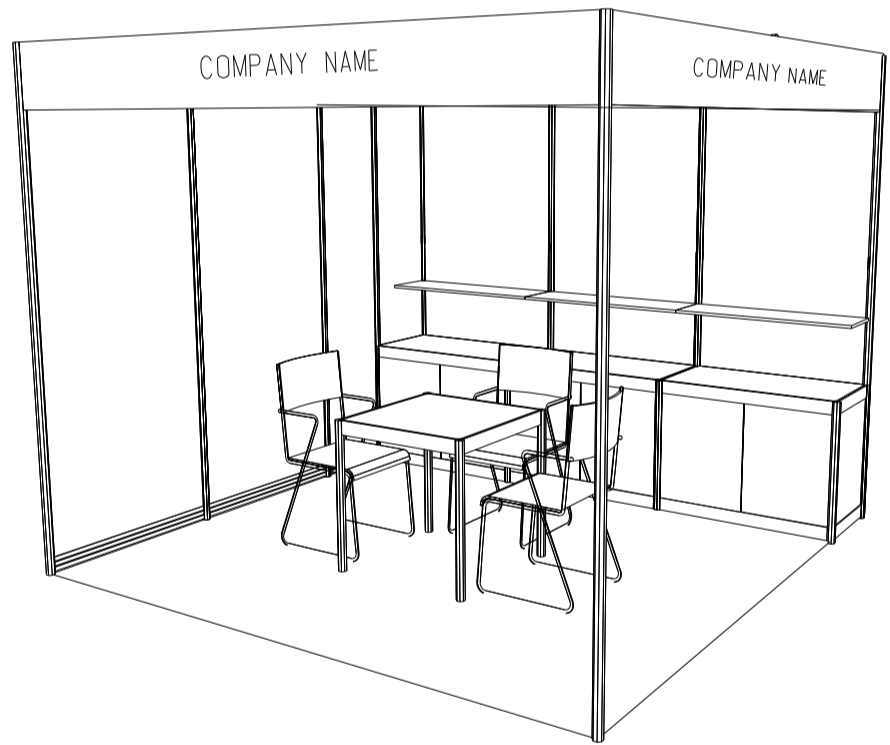

Hong Kong International Medical and Healthcare Fair

香港國際醫療及保健展

3M x 3M Right Corner Booth B (with socket)

三米乘三米右邊角位攤位 B (附設插座)

3M CABINET W/.1 LAYER OF 3M WOODEN DISPLAY SHELF
三米儲物櫃連一層三米層板

SPOTLIGHT 13 WATT LED LAMP (YELLOW LIGHT)
短臂射燈 (13瓦特LED燈膽)(黃光)

LONG ARMED SPOTLIGHT (300MM) 13 WATT LED LAMP (YELLOW LIGHT)
長臂射燈 (約長300mm) (13瓦特LED燈膽)(黃光)

700WX700DX750H MEETING TABLE W/. 3 CHAIRS
正方檯連同椅子

CO. FASCIA
公司招牌板

PLAN
平面圖

PERSPECTIVE
透視圖

ELEVATION
正面圖

BOOTH SPECIFICATIONS		QTY.
	1000W x 500D x 750H LOCKABLE CABINET 有鎖地櫃	3
	3000W x 300D WOODEN DISPLAY SHELF 陳列架	1
	13W LED LAMP SPOTLIGHT (YELLOW LIGHT) 13瓦特LED燈膽短臂射燈 (黃光)	3
	13W LED LAMP LONGARMED SPOTLIGHT (300MM) (YELLOW LIGHT) 13瓦特LED燈膽長臂射燈 (約長300mm)(黃光)	1
	500W SOCKET 500瓦特插座	1
	700W x 700D x 750H MEETING TABLE 正方檯	1
	BLACK LEATHER CHAIR 椅子	3
	CEILING BEAM 天花橫樑	3M
	RUBBISH BIN & CARPET (9sqm.) 垃圾桶 & 地毯	