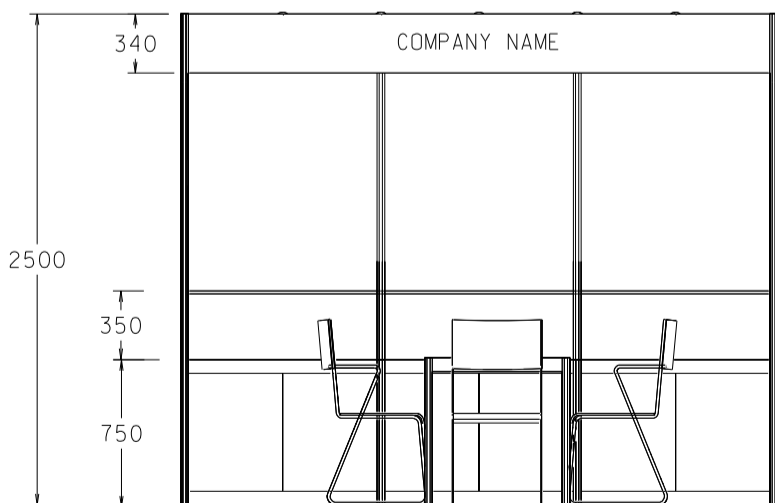

Hong Kong International Medical and Healthcare Fair

香港國際醫療及保健展

3M x 3M Right Corner Booth B (with socket)

三米乘三米右邊角位攤位 B (附設插座)

3M CABINET W/.1 LAYER OF 3M WOODEN DISPLAY SHELF
三米儲物櫃連一層三米層板

SPOTLIGHT 13 WATT LED LAMP (YELLOW LIGHT)
短臂射燈 (13瓦特LED燈膽)(黃光)

LONG ARMED SPOTLIGHT (300MM) 13 WATT LED LAMP (YELLOW LIGHT)
長臂射燈 (約長300mm) (13瓦特LED燈膽)(黃光)

700WX700DX750H MEETING TABLE W/. 3 CHAIRS
正方檯連同椅子

CO. FASCIA
公司招牌板

PLAN
平面圖

PERSPECTIVE
透視圖

ELEVATION
正面圖

BOOTH SPECIFICATIONS		QTY.
	1000W x 500D x 750H LOCKABLE CABINET 有鎖地櫃	3
	3000W x 300D WOODEN DISPLAY SHELF 陳列架	1
	13W LED LAMP SPOTLIGHT (YELLOW LIGHT) 13瓦特LED燈膽短臂射燈 (黃光)	3
	13W LED LAMP LONGARMED SPOTLIGHT (300MM) (YELLOW LIGHT) 13瓦特LED燈膽長臂射燈 (約長300mm)(黃光)	1
	500W SOCKET 500瓦特插座	1
	700W x 700D x 750H MEETING TABLE 正方檯	1
	BLACK LEATHER CHAIR 椅子	3
	CEILING BEAM 天花橫樑	3M
	RUBBISH BIN & CARPET (9sqm.) 垃圾桶 & 地毯	